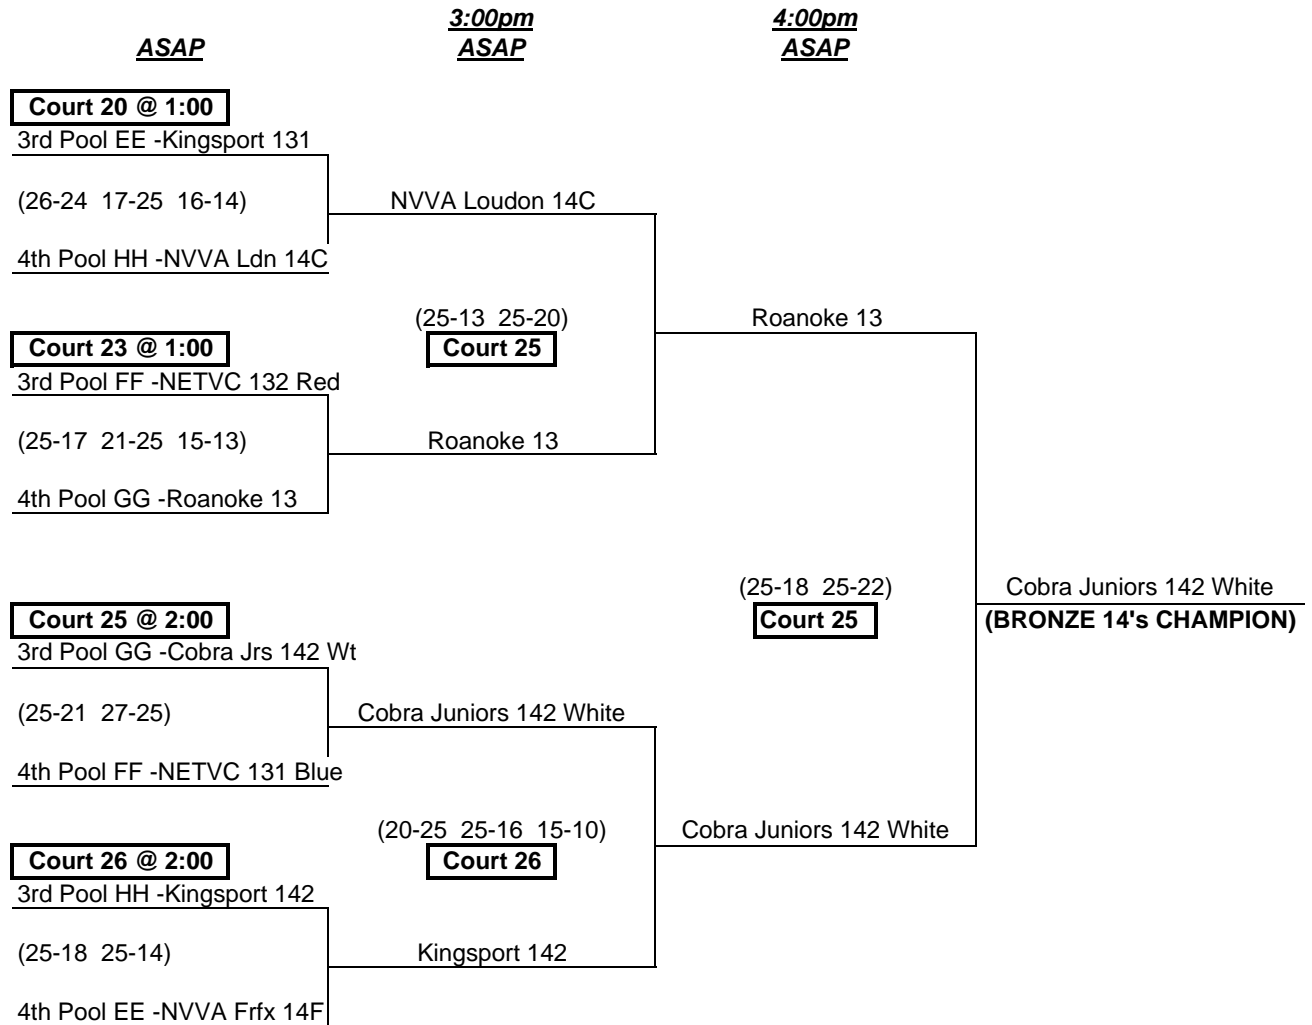

BRONZE DIVISION PLAYOFFS

14 & UNDER

Courts A-C are at Cave Spring HS. Courts D-E are at William Byrd MS. Courts F-H are at Northside HS.