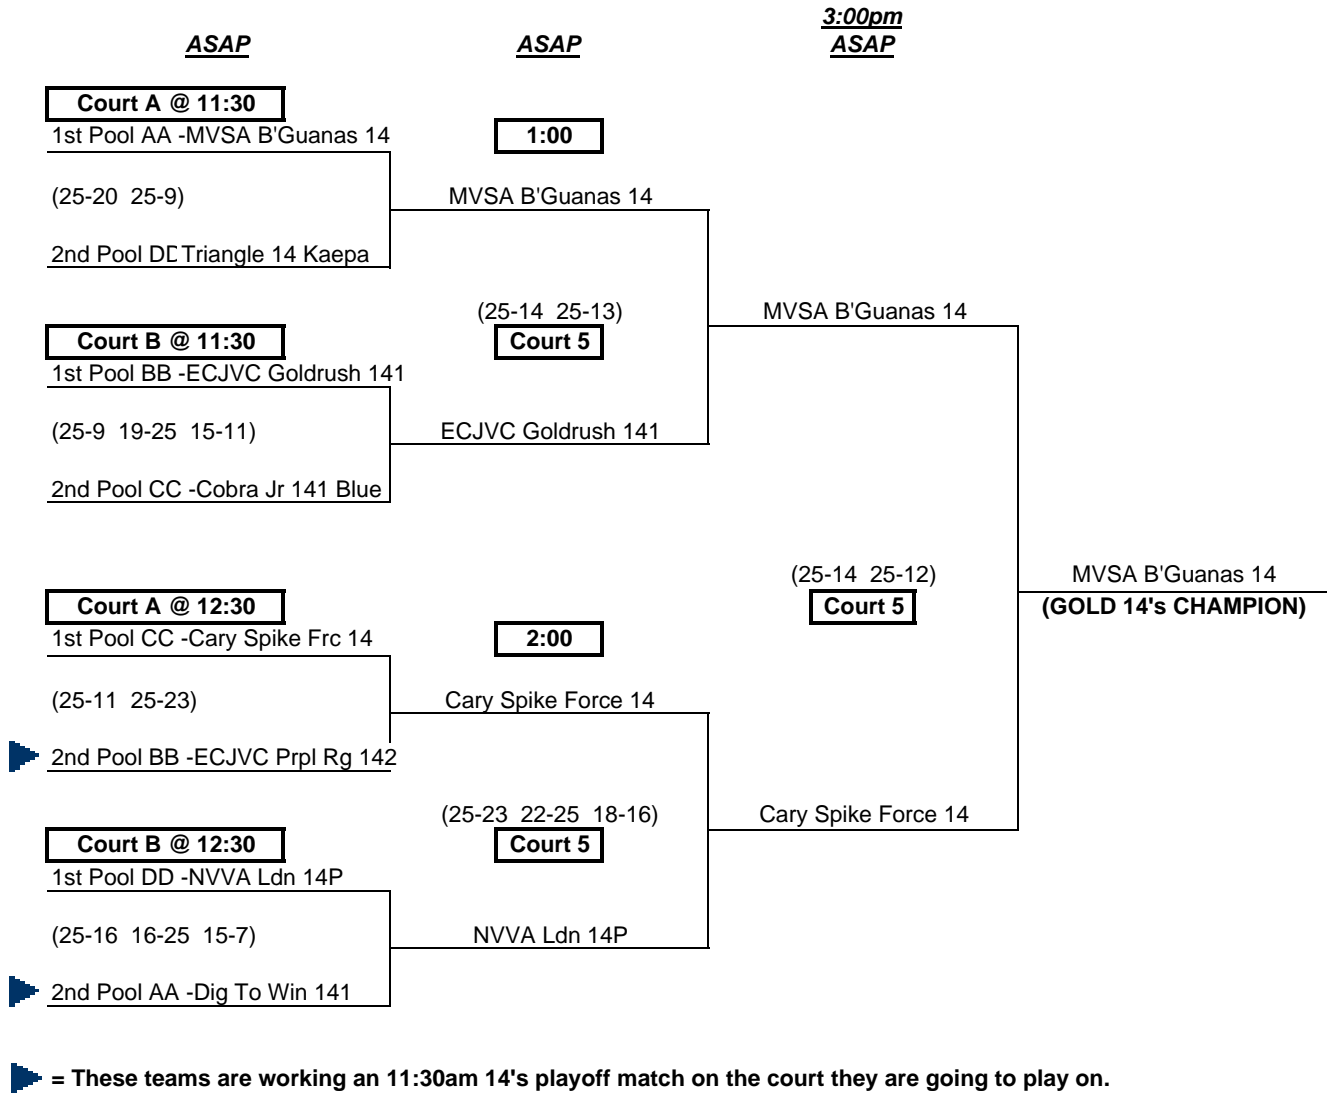

# GOLD DIVISION PLAYOFFS

# 14 & UNDER

Courts A-C are at Cave Spring HS. Courts D-E are at William Byrd MS. Courts F-H are at Northside HS.