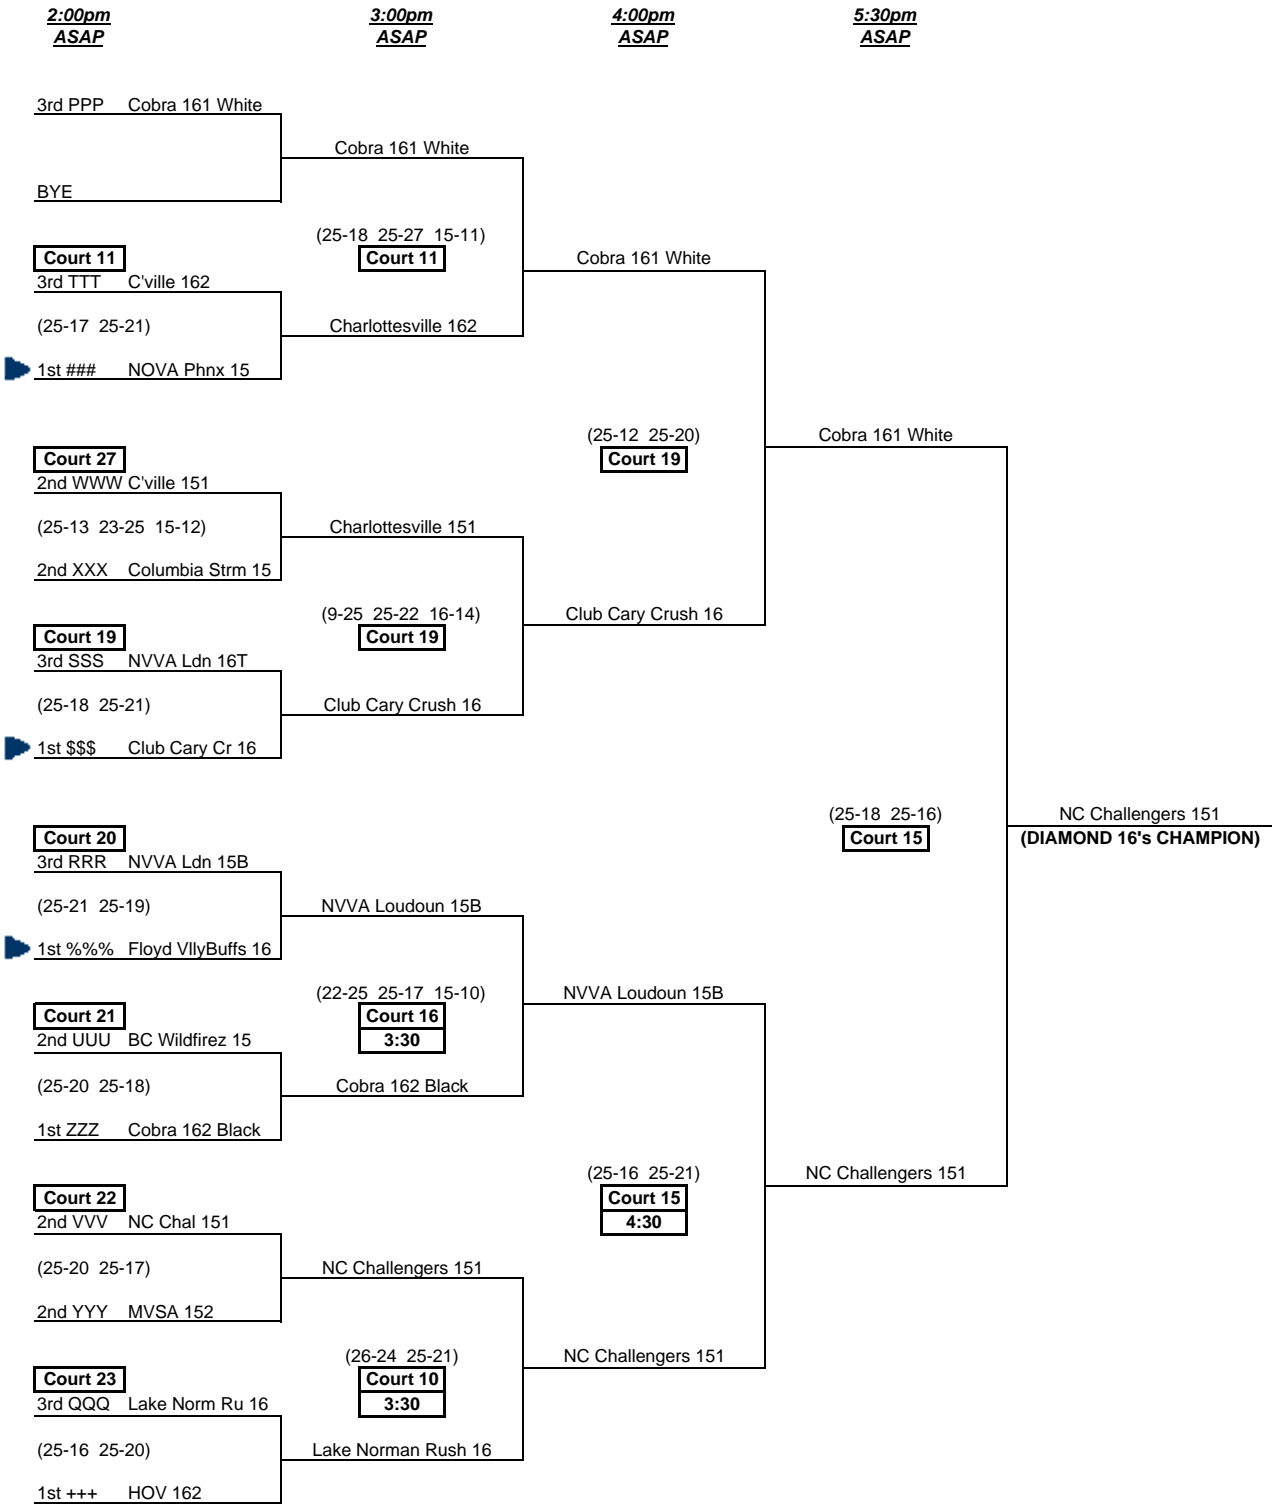

DIAMOND DIVISION PLAYOFFS

16 & UNDER

▶ = 16's teams that are working an 11:00am 18's playoff match after pool play before traveling to another site.