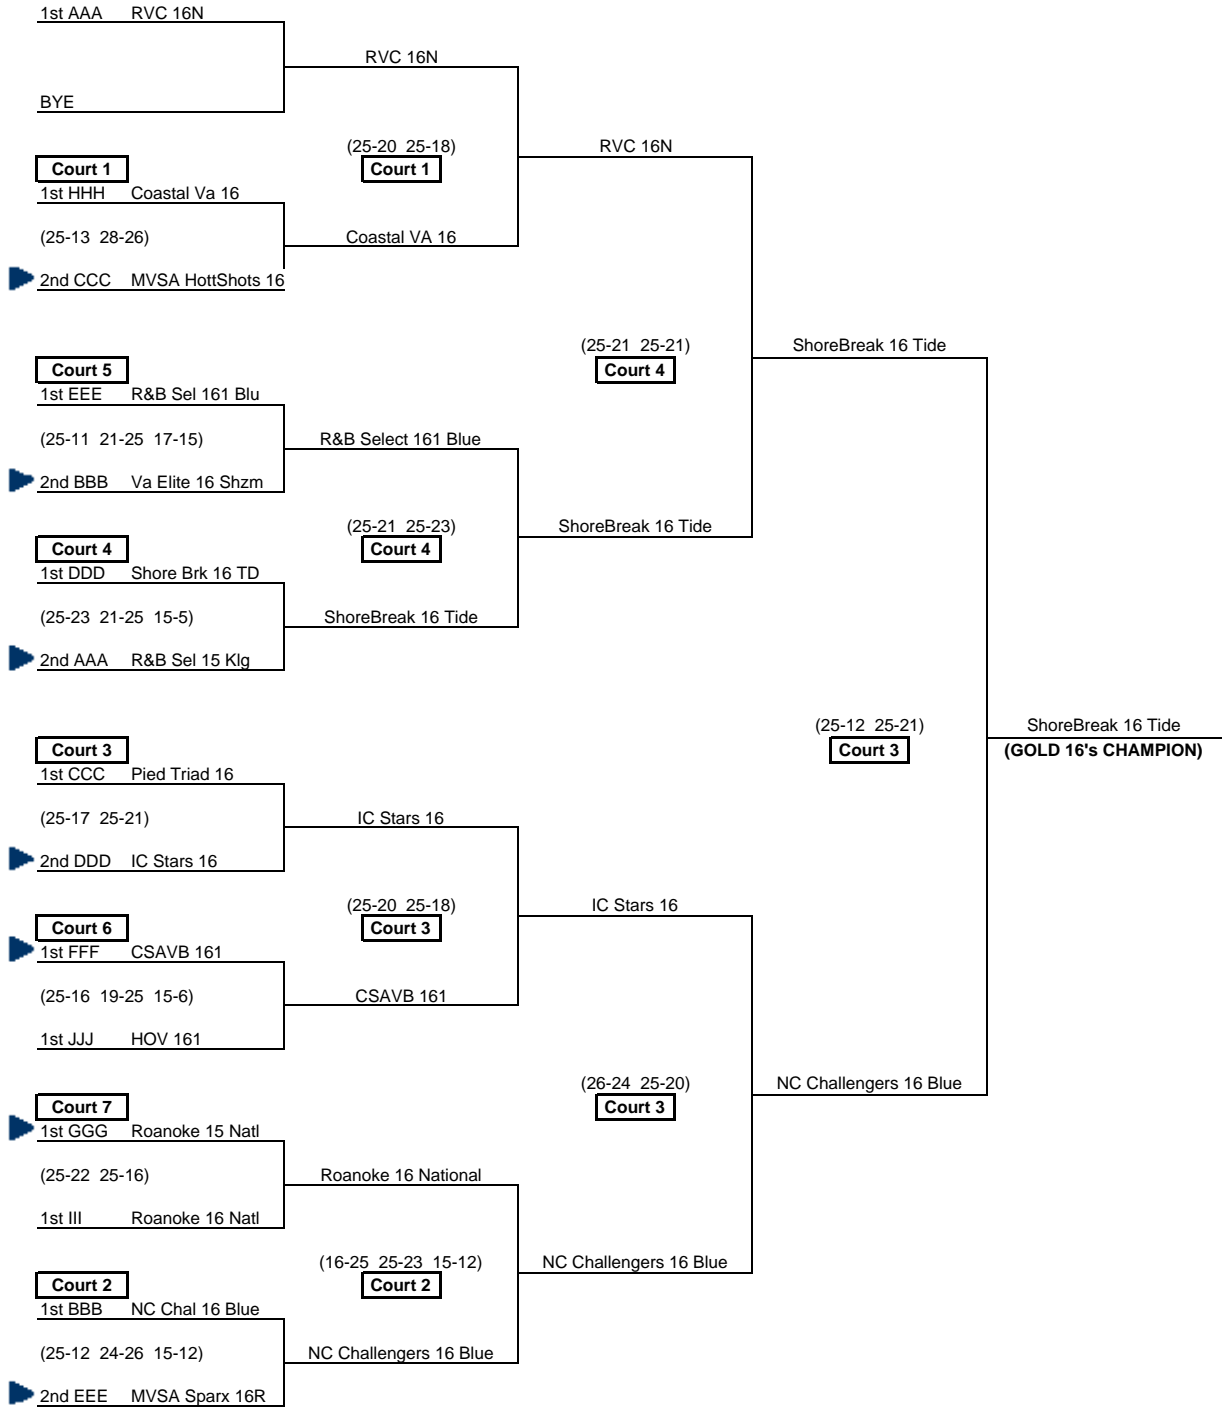

# GOLD DIVISION PLAYOFFS

# 16 & UNDER

12:00noon  
ASAP

2:00pm  
ASAP

3:00pm  
ASAP

4:00pm  
ASAP

▶ = 16's teams that are working an 11:00am 18's playoff match on this court at the conclusion of pool play.