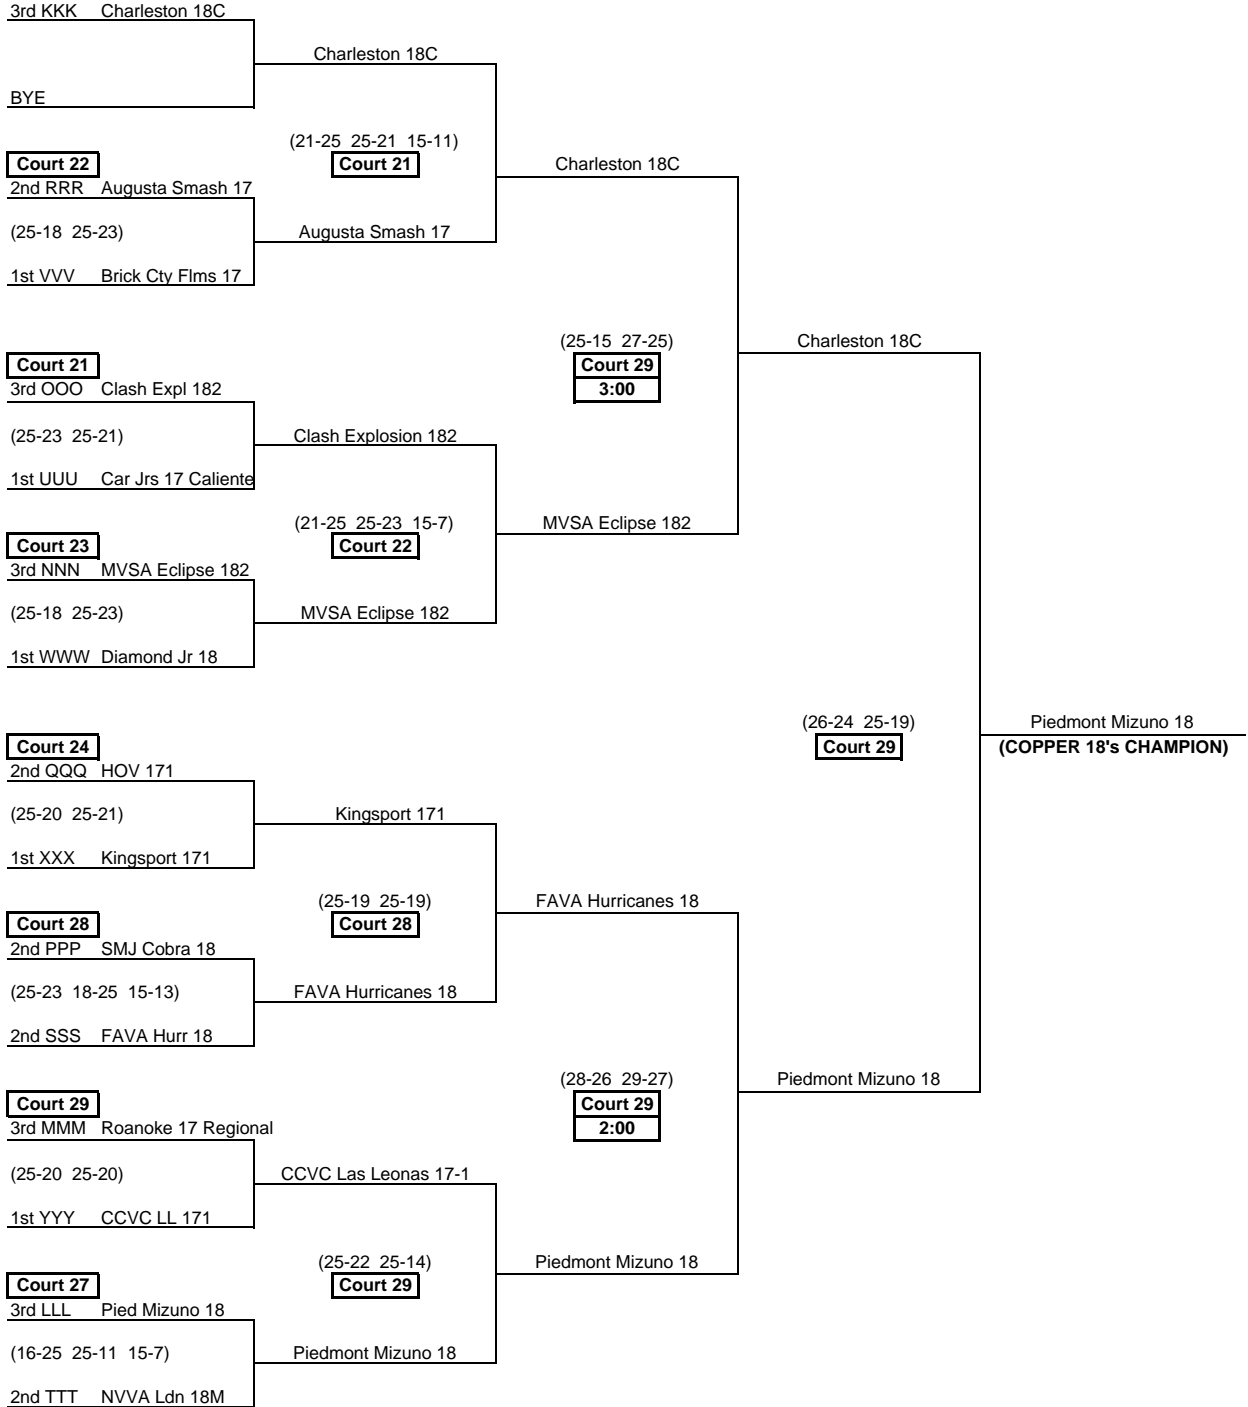

# COPPER DIVISION PLAYOFFS

# 18 & UNDER

11:00am  
ASAP

1:00pm  
ASAP

2:00/3:00  
ASAP

4:00pm  
ASAP

NOTE: Work teams for Courts 27, 28, & 29 will work this 11:00 match before leaving to play elsewhere at 2:00.