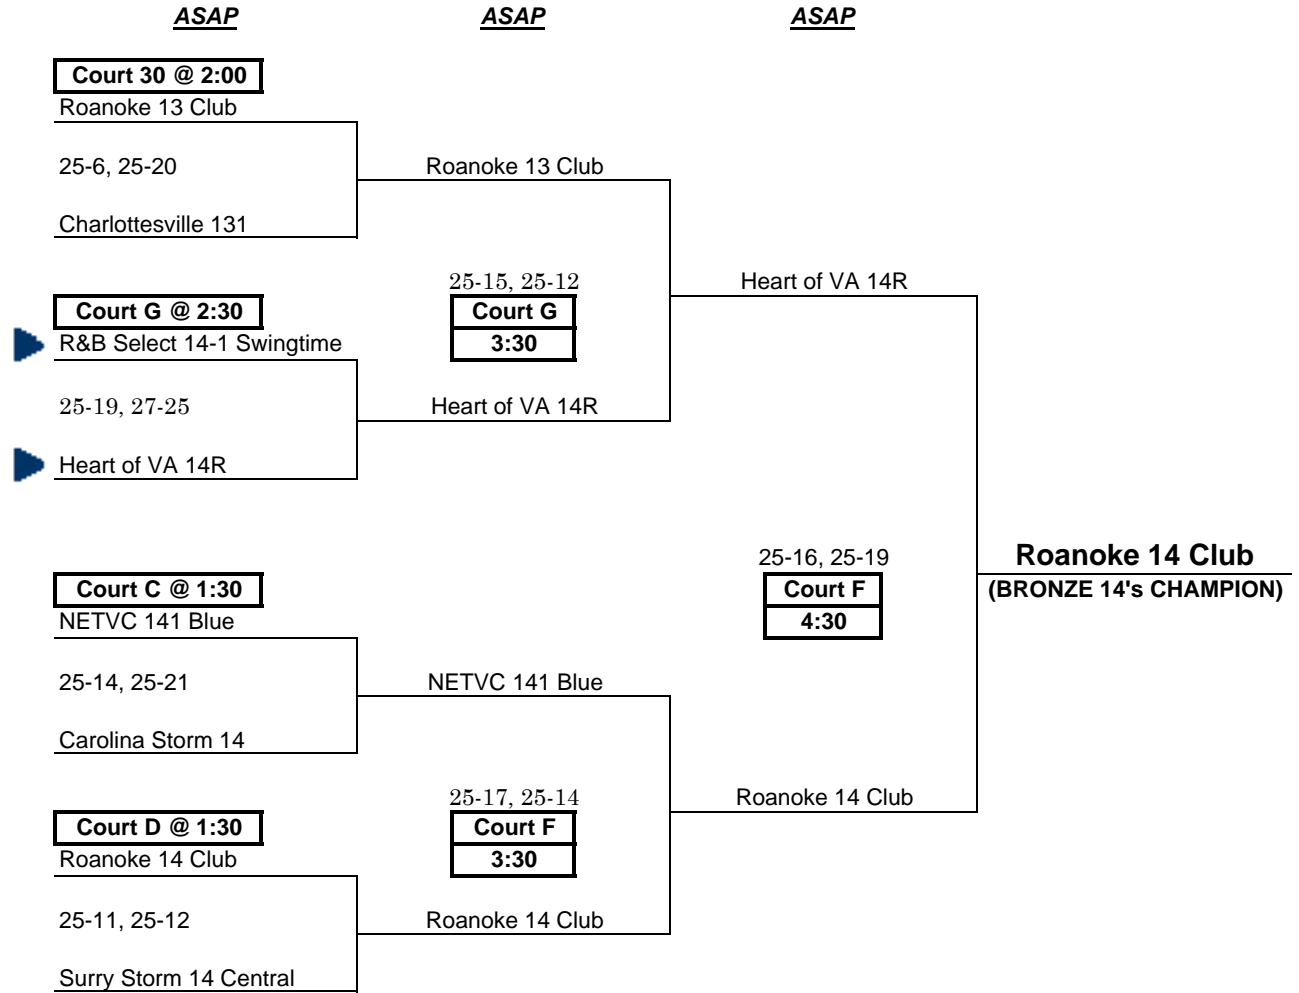

# BRONZE DIVISION PLAYOFFS

# 14 & UNDER

▶ = These teams are working an 11:30am 14's Gold Playoff match at the conclusion of pool play.