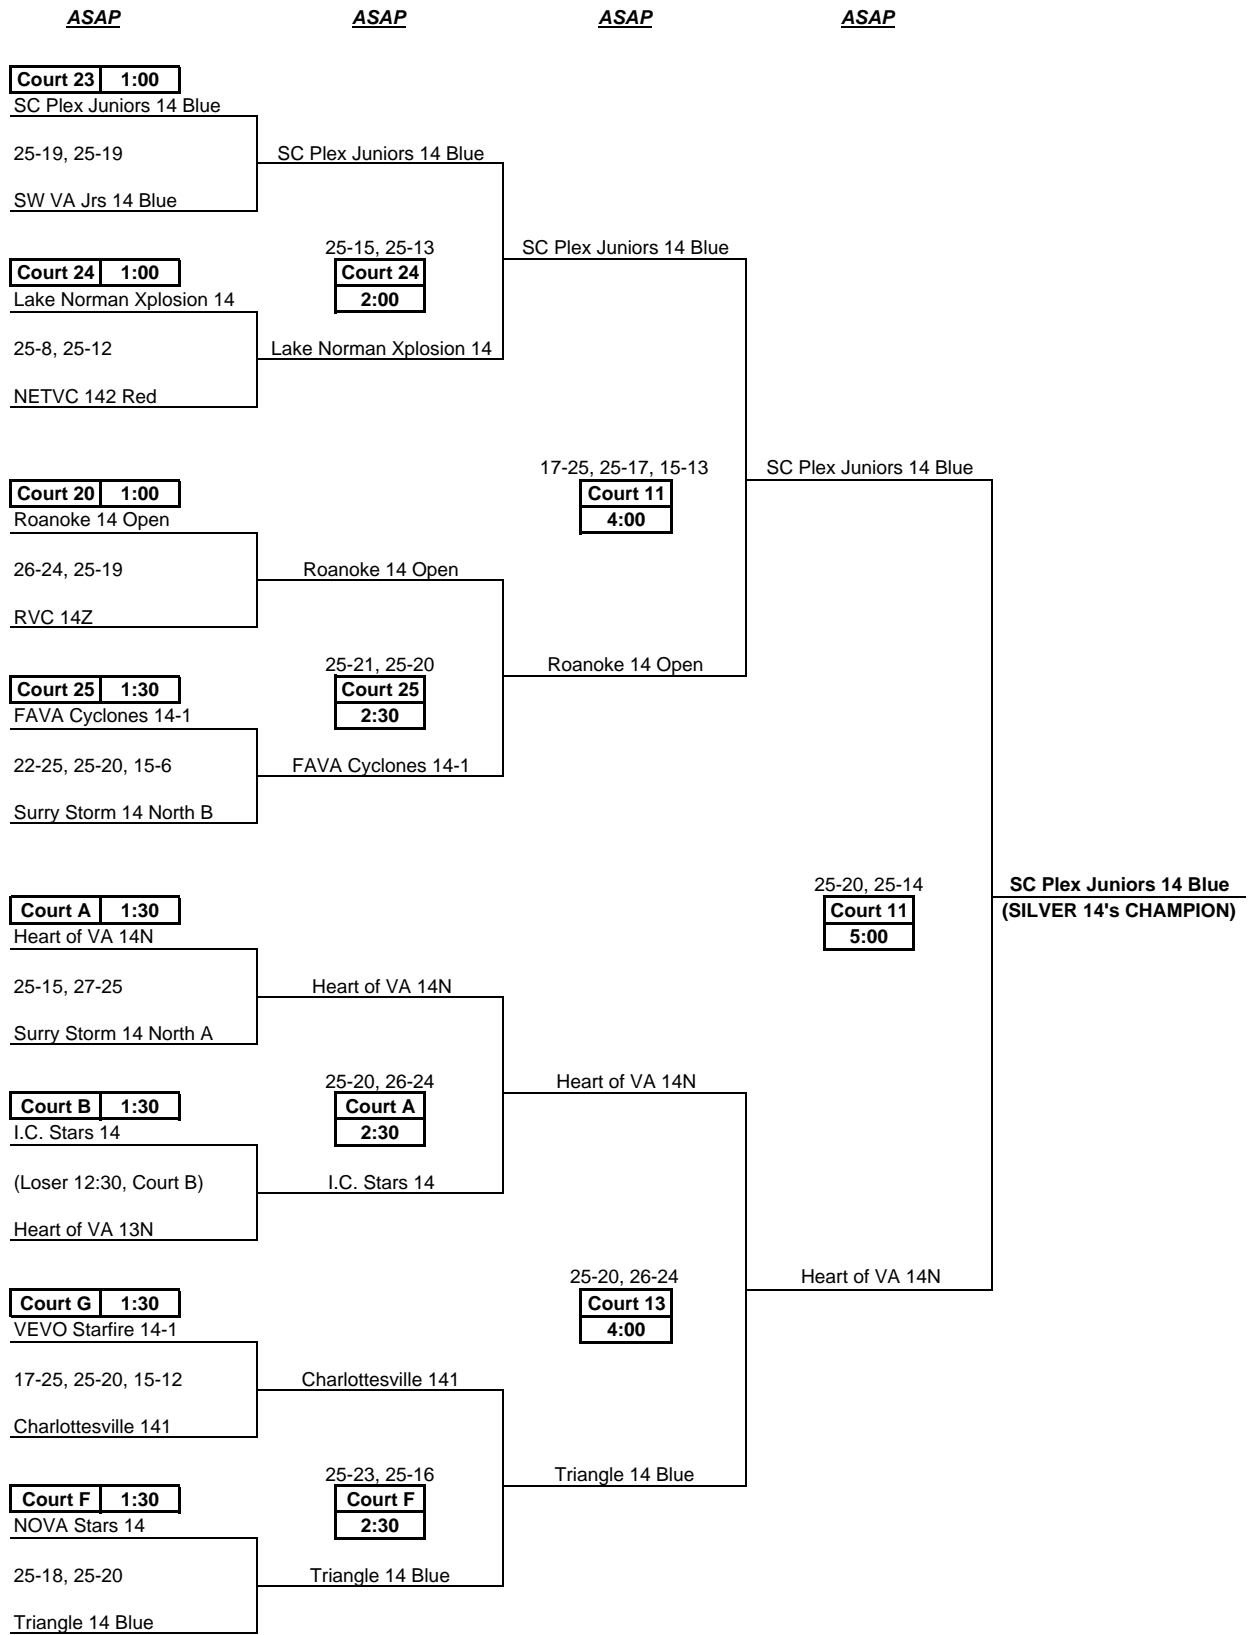

SILVER DIVISION PLAYOFFS

14 & UNDER

Courts A-E are at Glenvar. Courts F-H are at Northside HS.