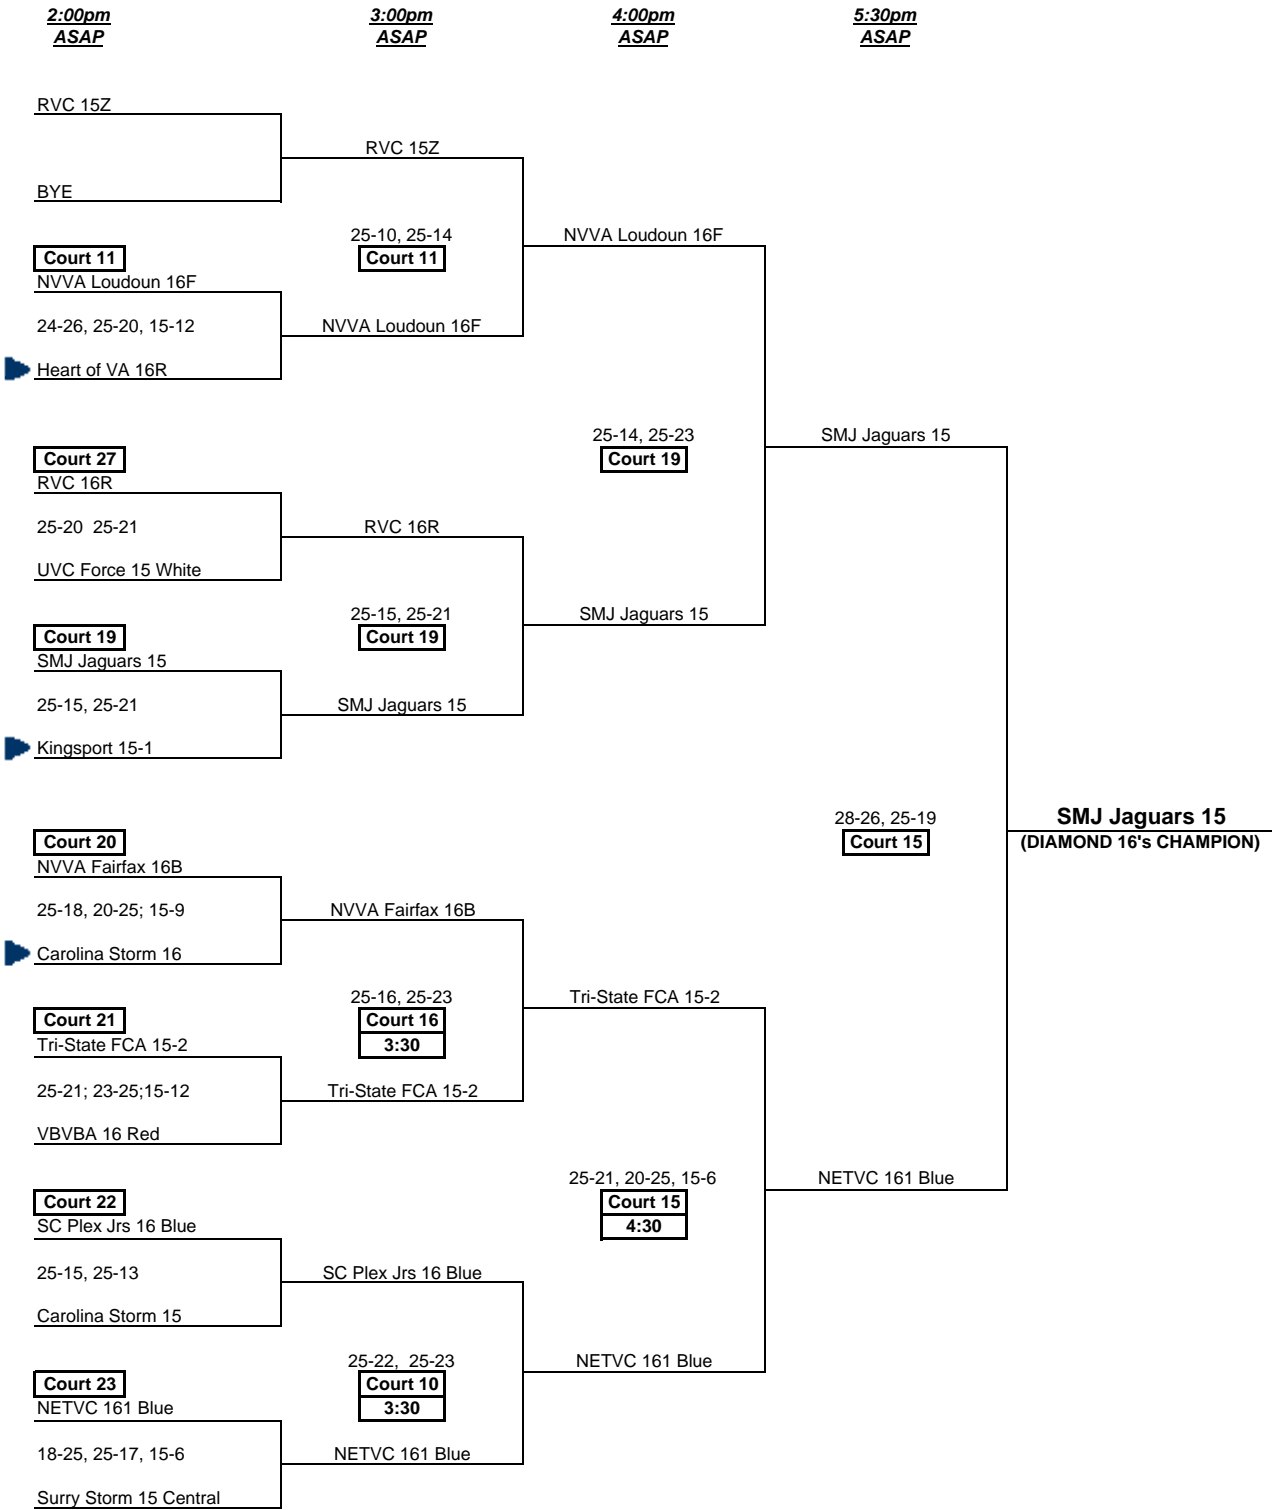

# DIAMOND DIVISION PLAYOFFS

# 16 & UNDER

▶ = 16's teams that are working an 11:00am 18's playoff match after pool play before traveling to another site.