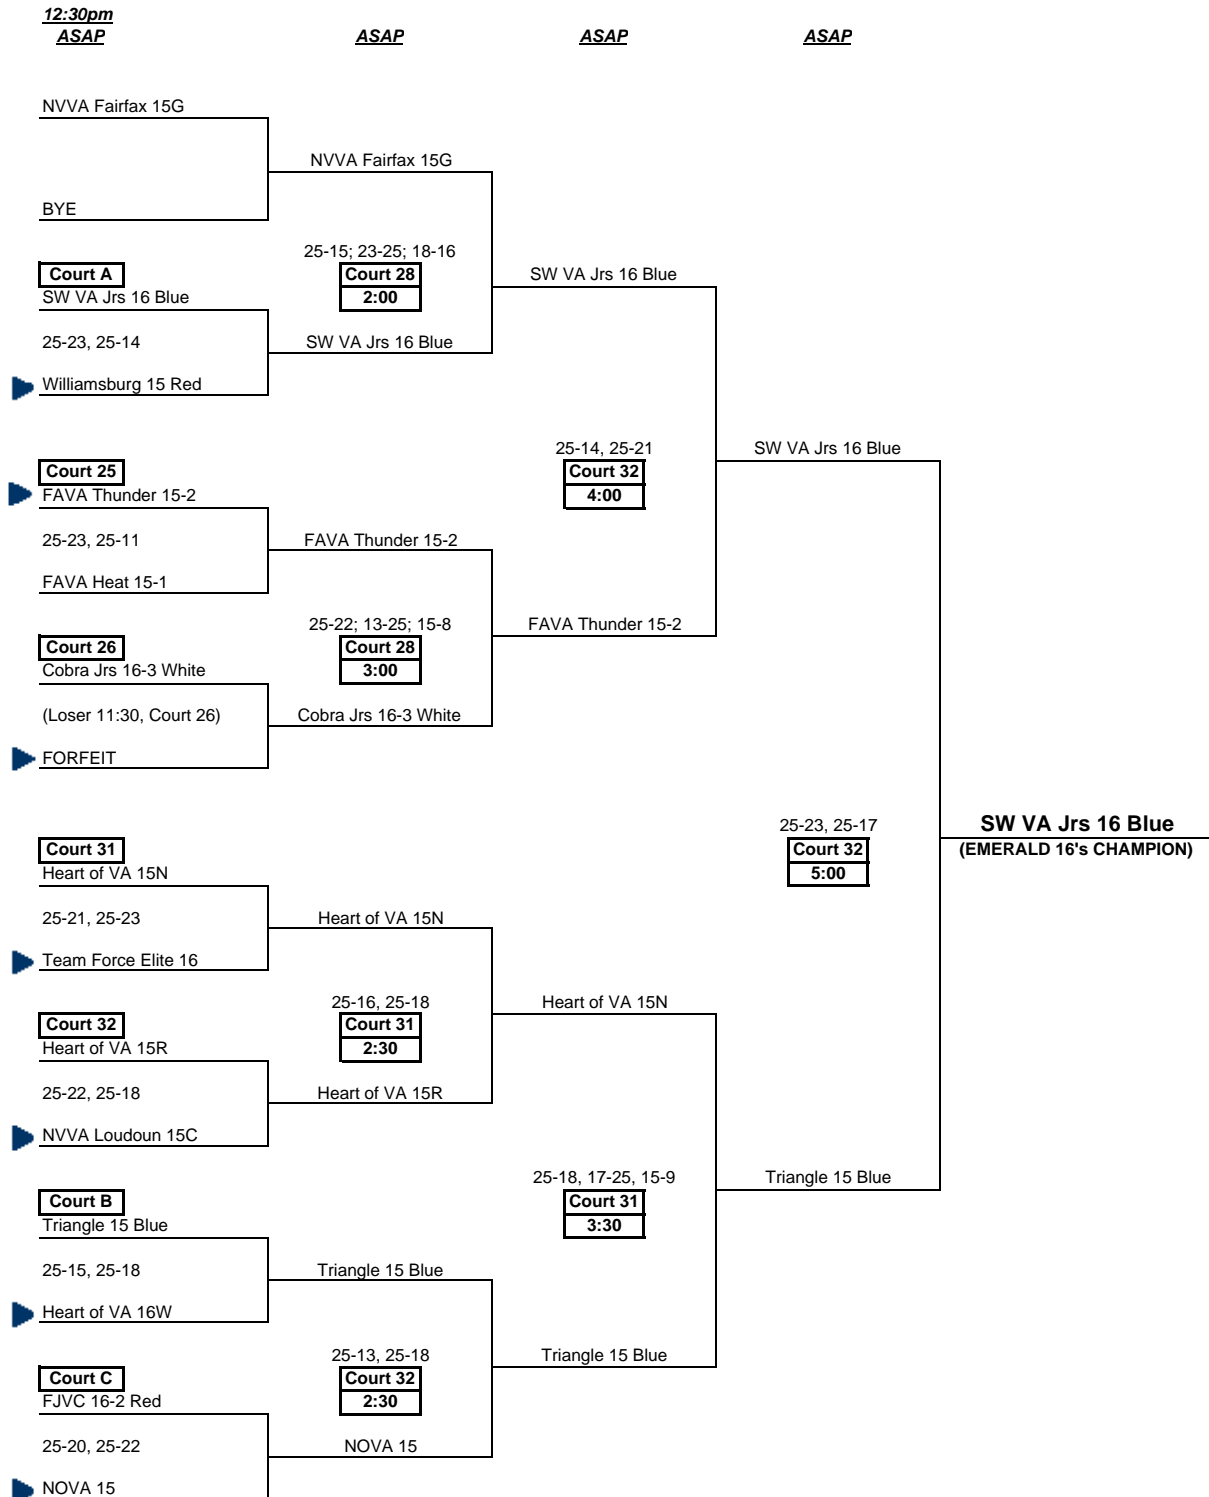

EMERALD DIVISION PLAYOFFS

16 & UNDER

▶ = 16's teams that are working an 11:00/11:30am 18's playoff match on the court they are going to play on (hustle!).