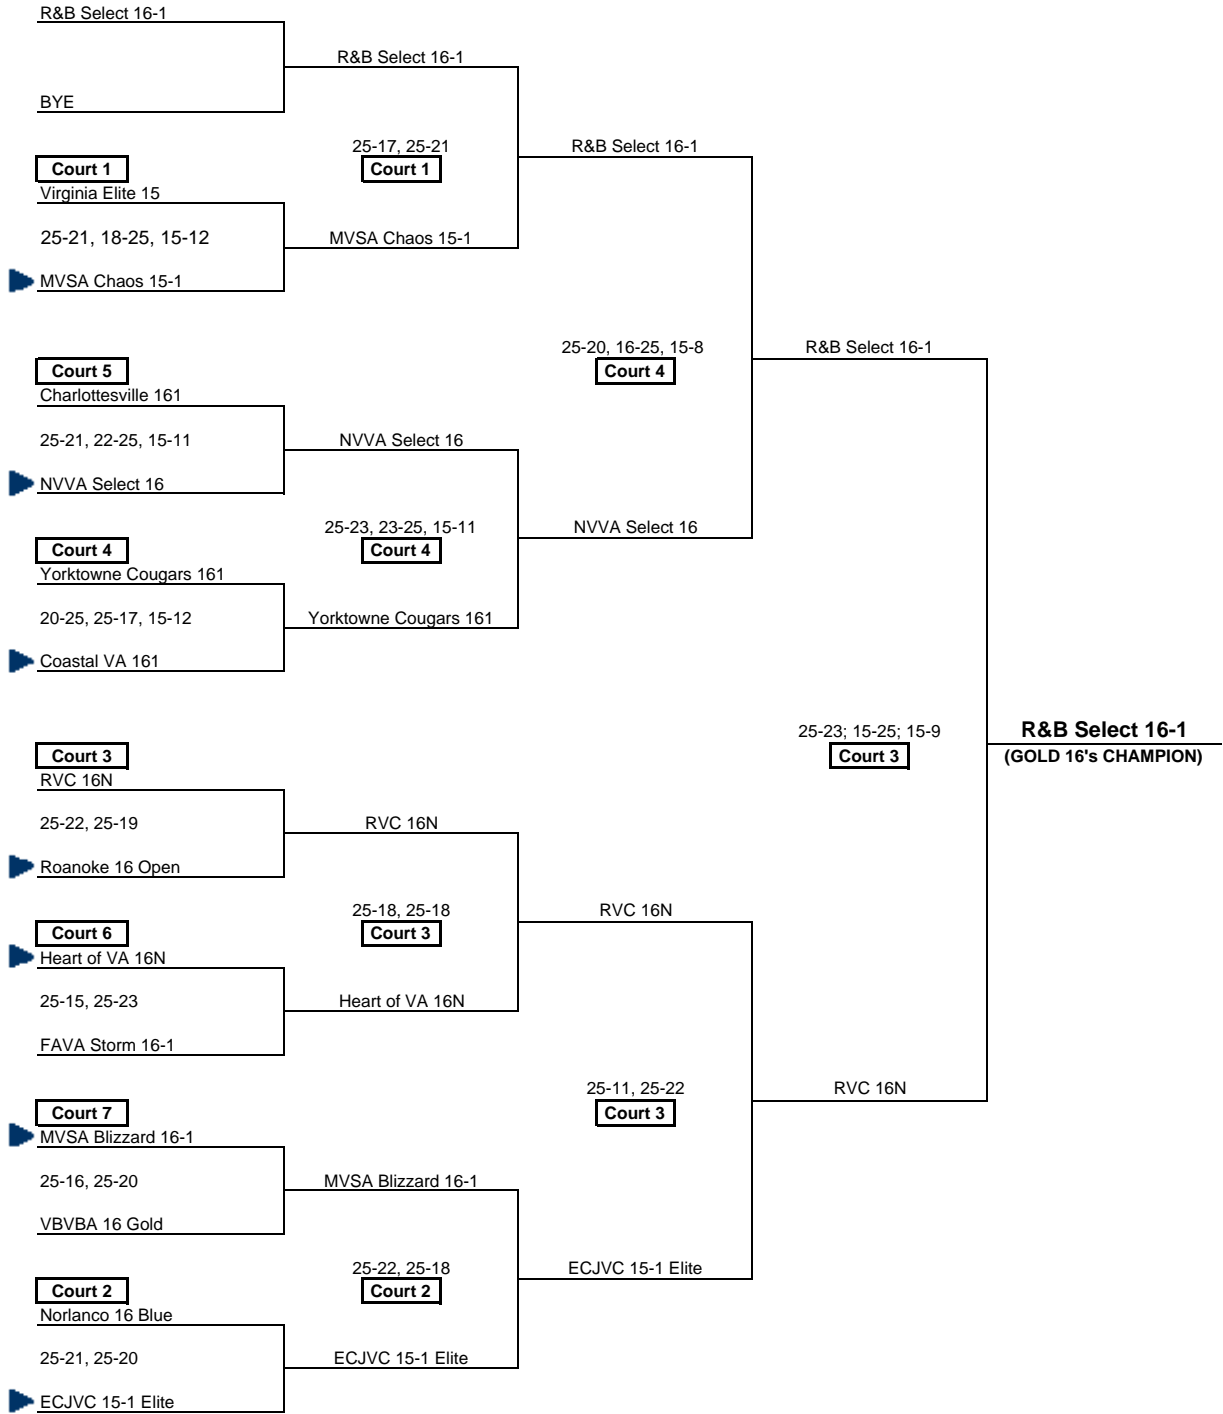

GOLD DIVISION PLAYOFFS

16 & UNDER

12:00noon
ASAP

2:00pm
ASAP

3:00pm
ASAP

4:00pm
ASAP

▶ = 16's teams that are working an 11:00am 18's playoff match on this court at the conclusion of pool play.