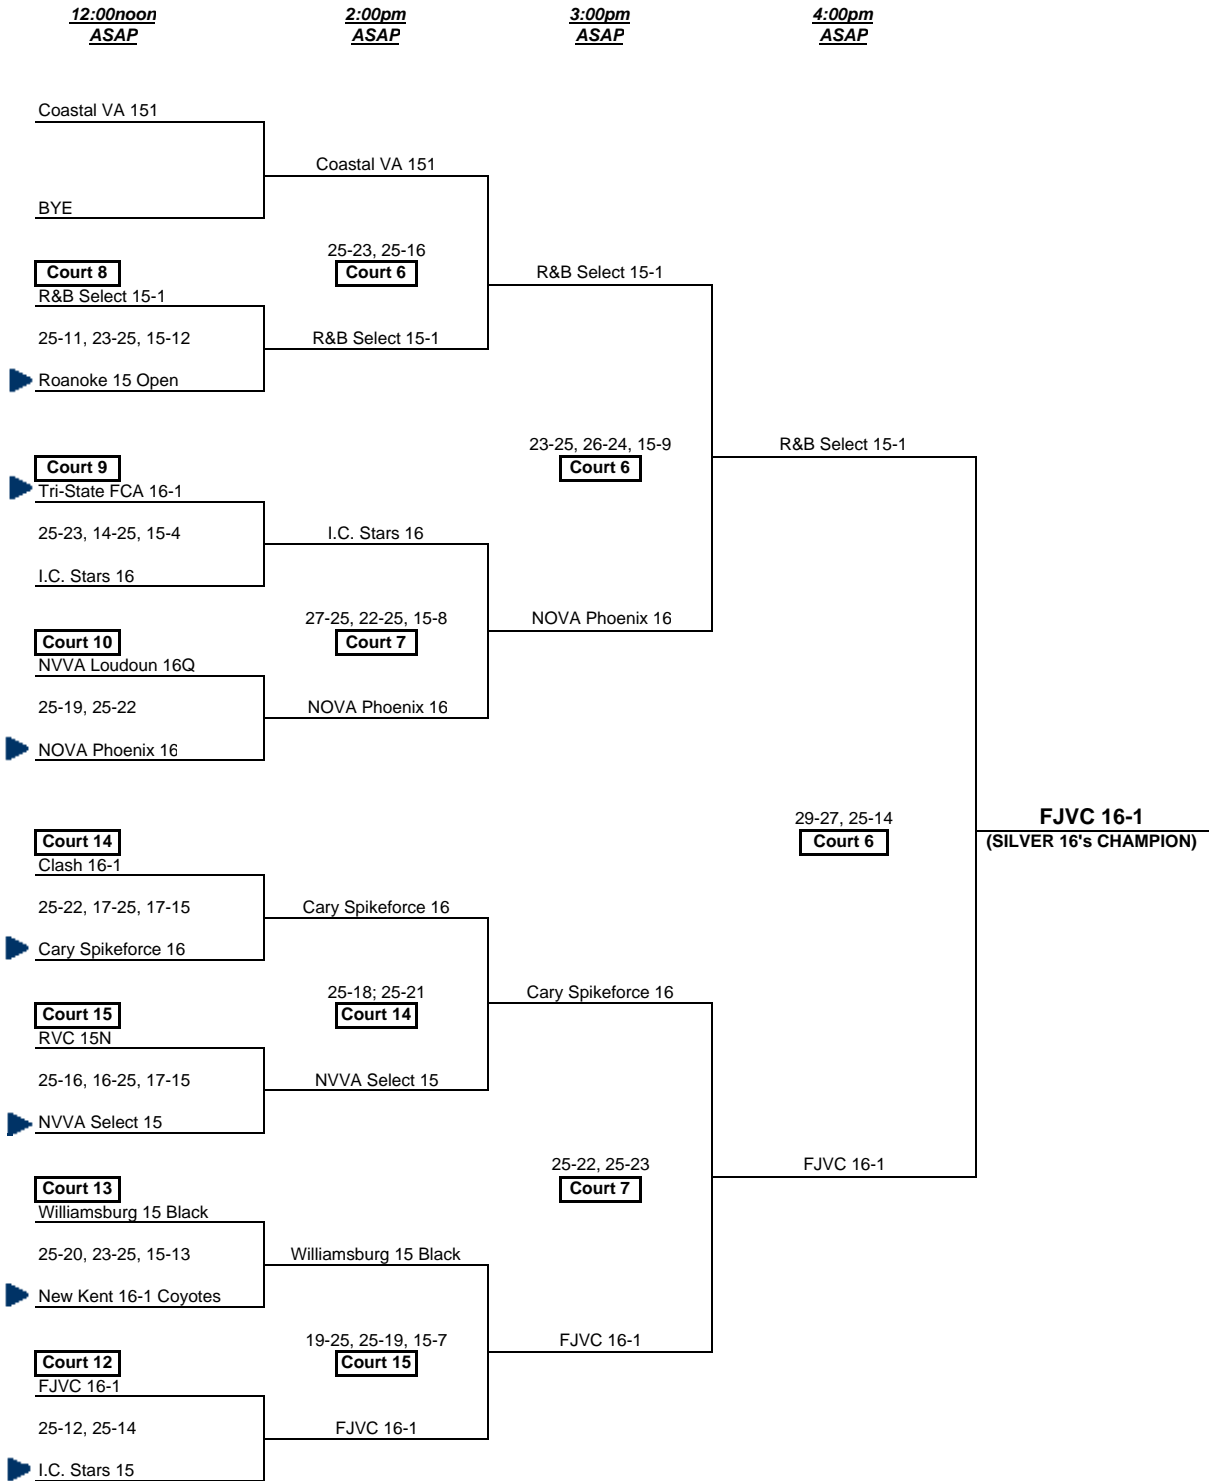

# SILVER DIVISION PLAYOFFS

# 16 & UNDER

▶ = 16's teams that are working an 11:00am 18's playoff match on this court at the conclusion of pool play.