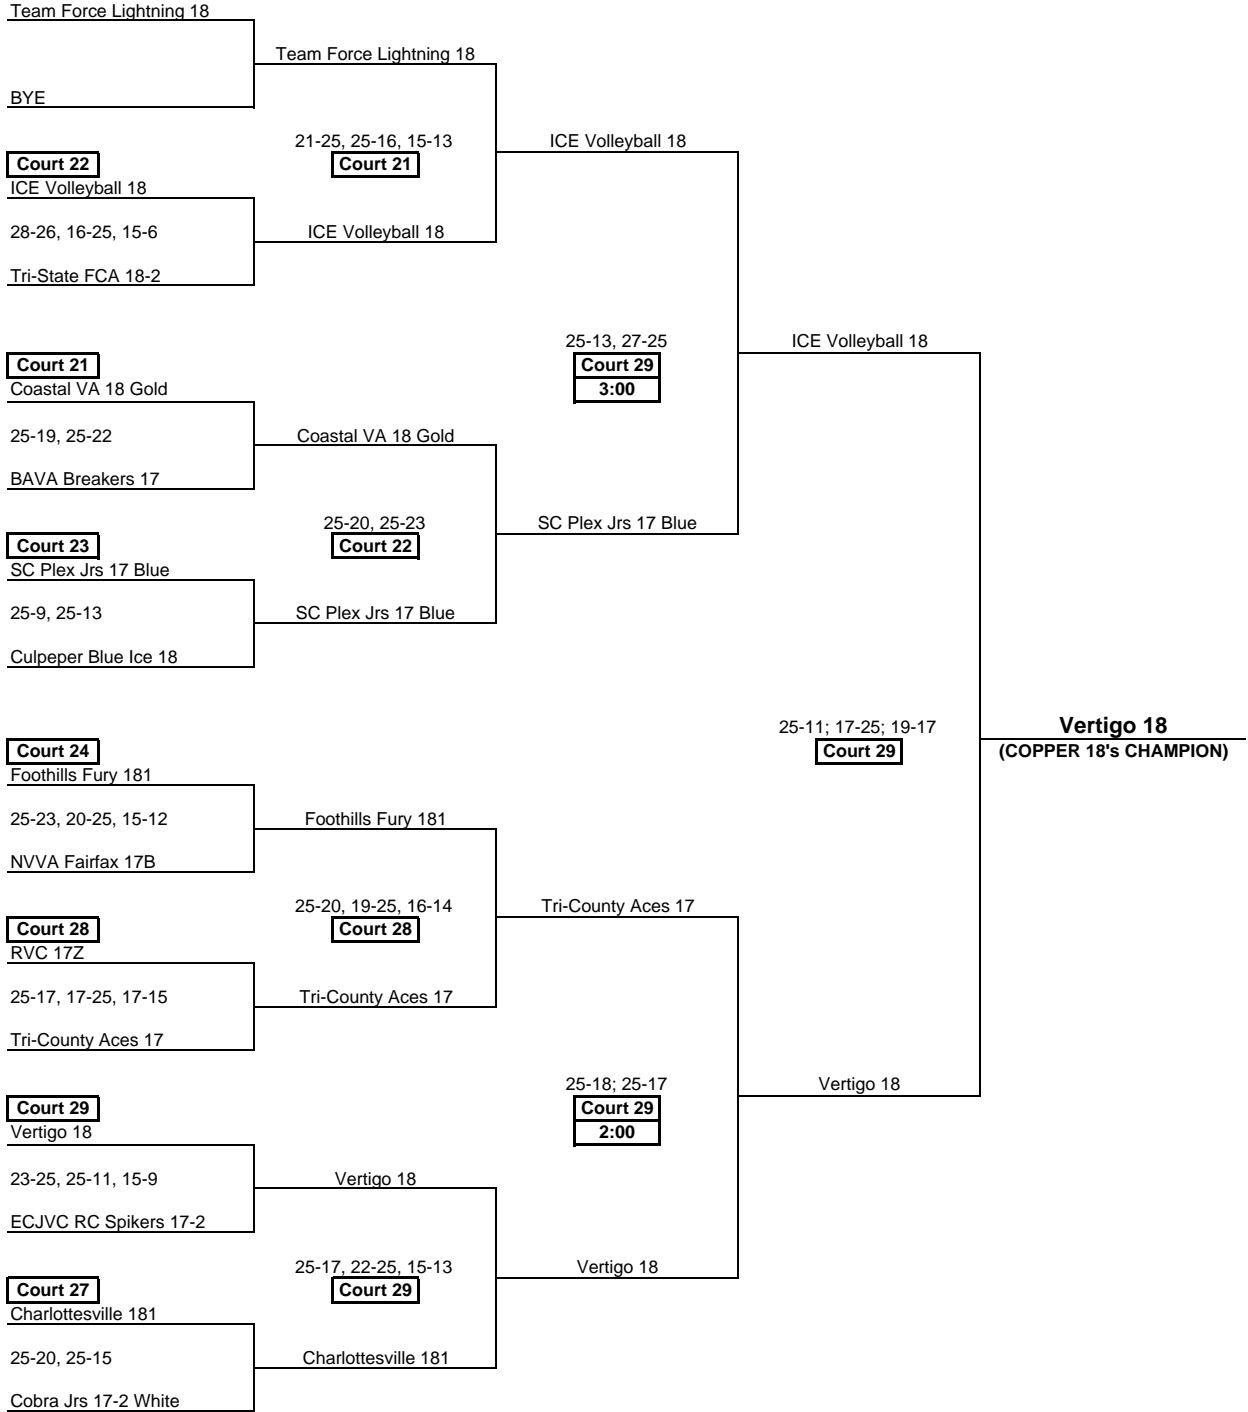

COPPER DIVISION PLAYOFFS

18 & UNDER

11:00am
ASAP

1:00pm
ASAP

2:00/3:00
ASAP

4:00pm
ASAP

NOTE: Work teams for Courts 27, 28, & 29 will work this 11:00 match before leaving to play elsewhere at 2:00.