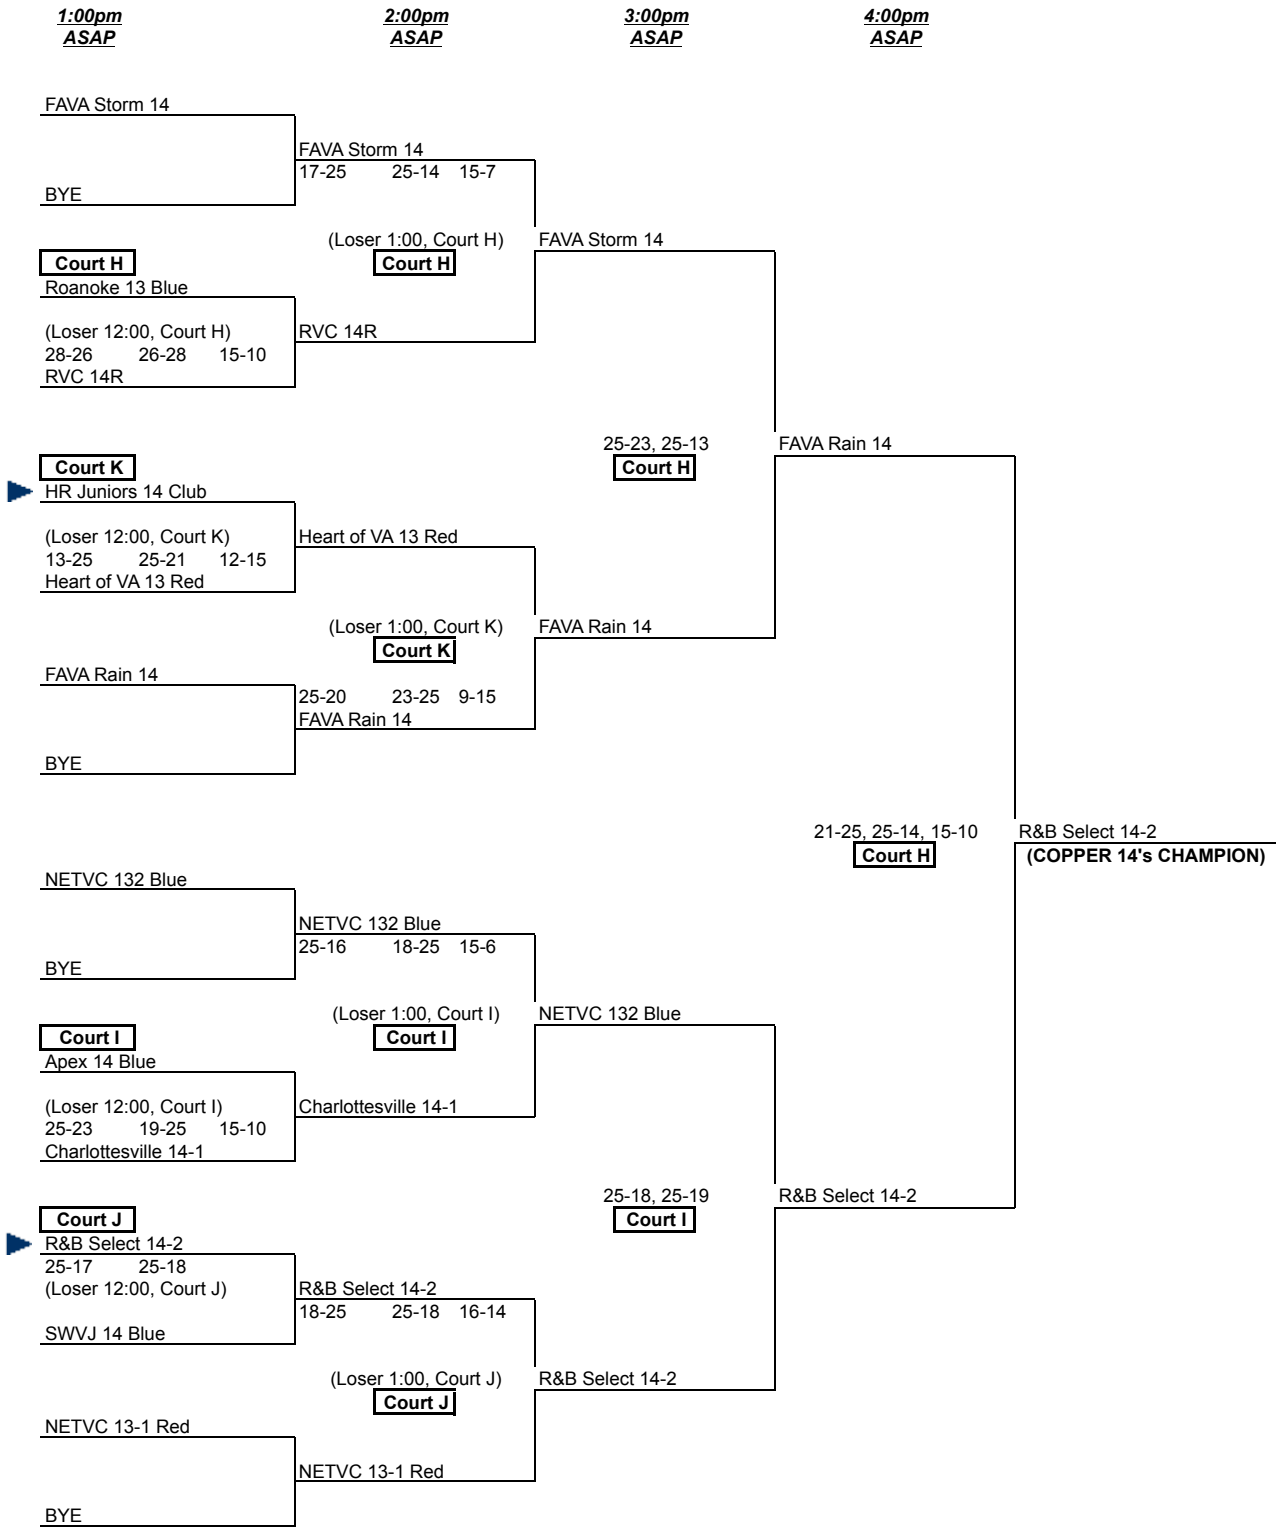

COPPER DIVISION PLAYOFFS

14 & UNDER

▶ = 14's team that is working an 11:00am 18's playoff match on their net at the conclusion of 14's pool play.

Courts H-L are at Glenvar.