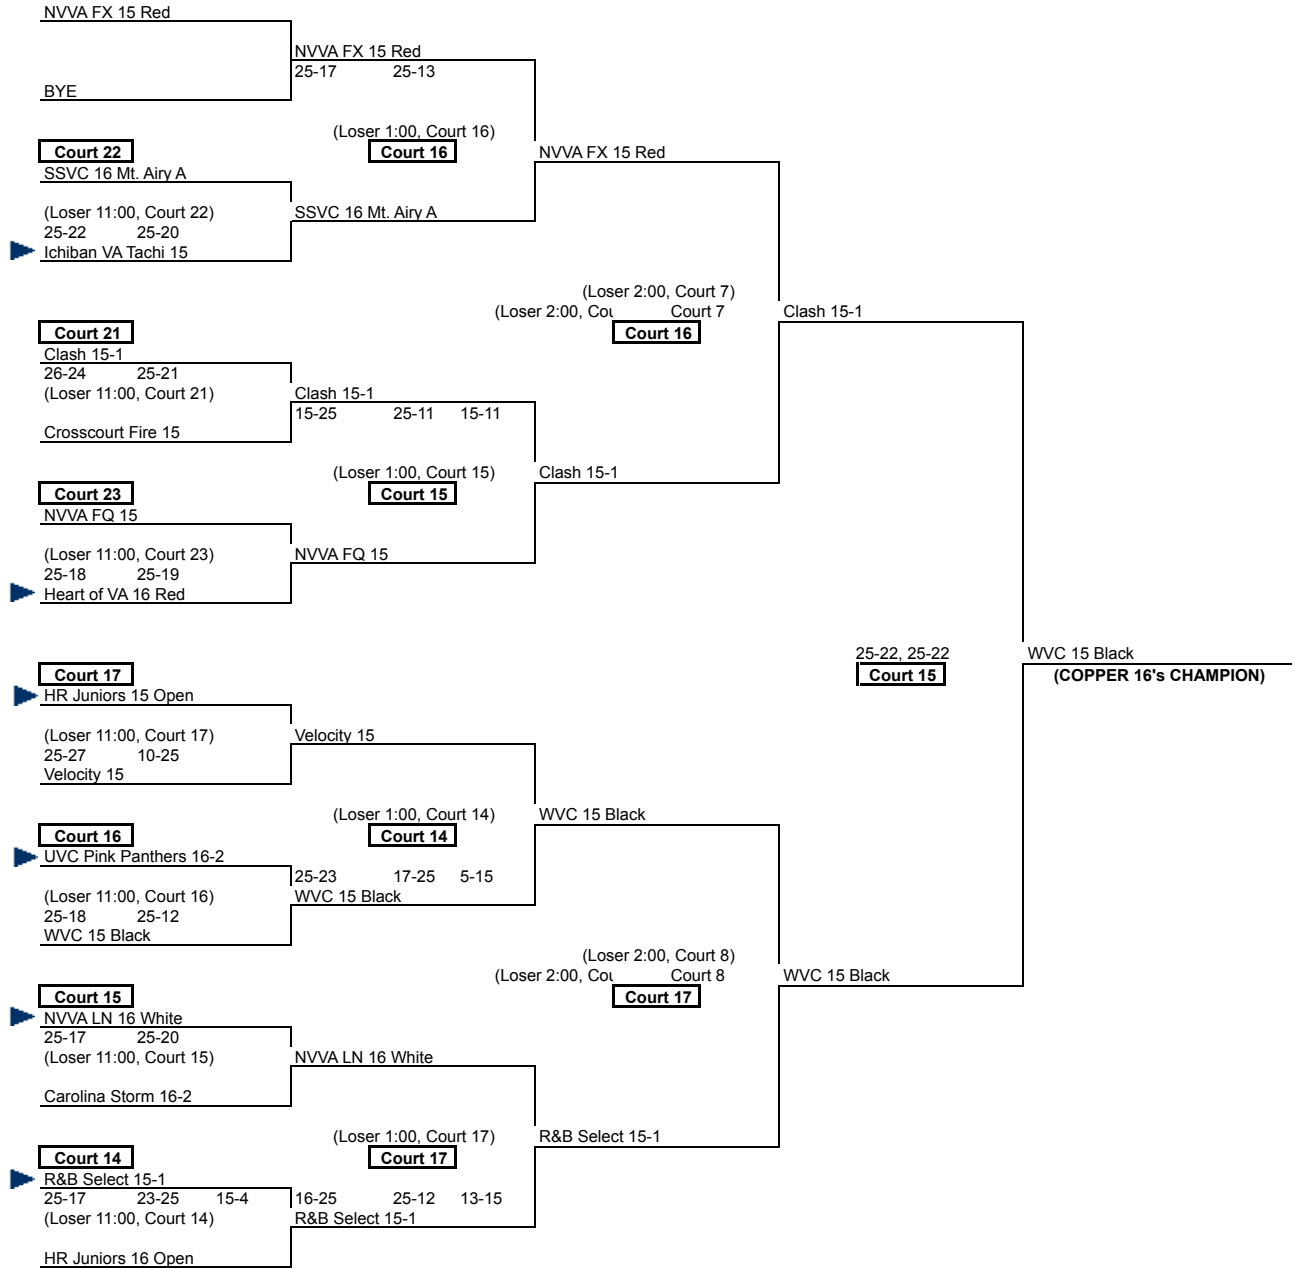

COPPER DIVISION PLAYOFFS

16 & UNDER

12:00noon
ASAP

2:00pm
ASAP

3:00pm
ASAP

4:00pm
ASAP

▶ = 16's teams that are working an 11:00am 18's playoff match on this court at the conclusion of pool play.