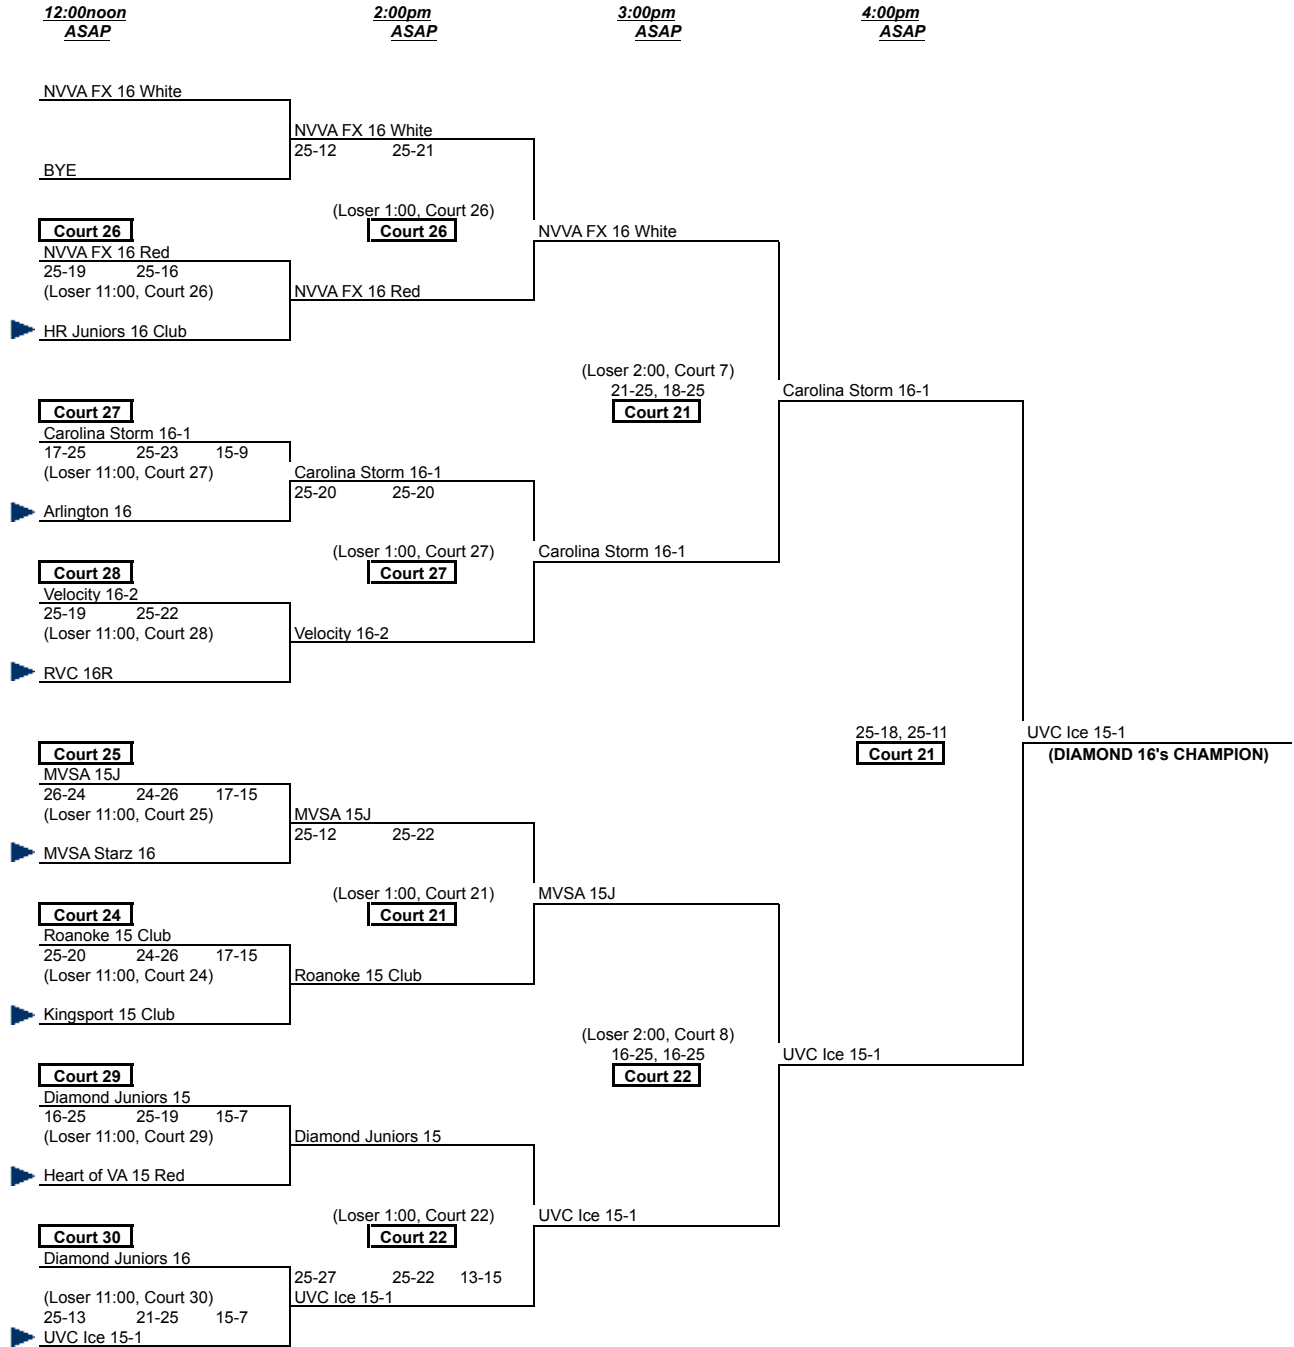

DIAMOND DIVISION PLAYOFFS

16 & UNDER

▶ = 16's teams that are working an 11:00am 18's playoff match on this court at the conclusion of pool play.