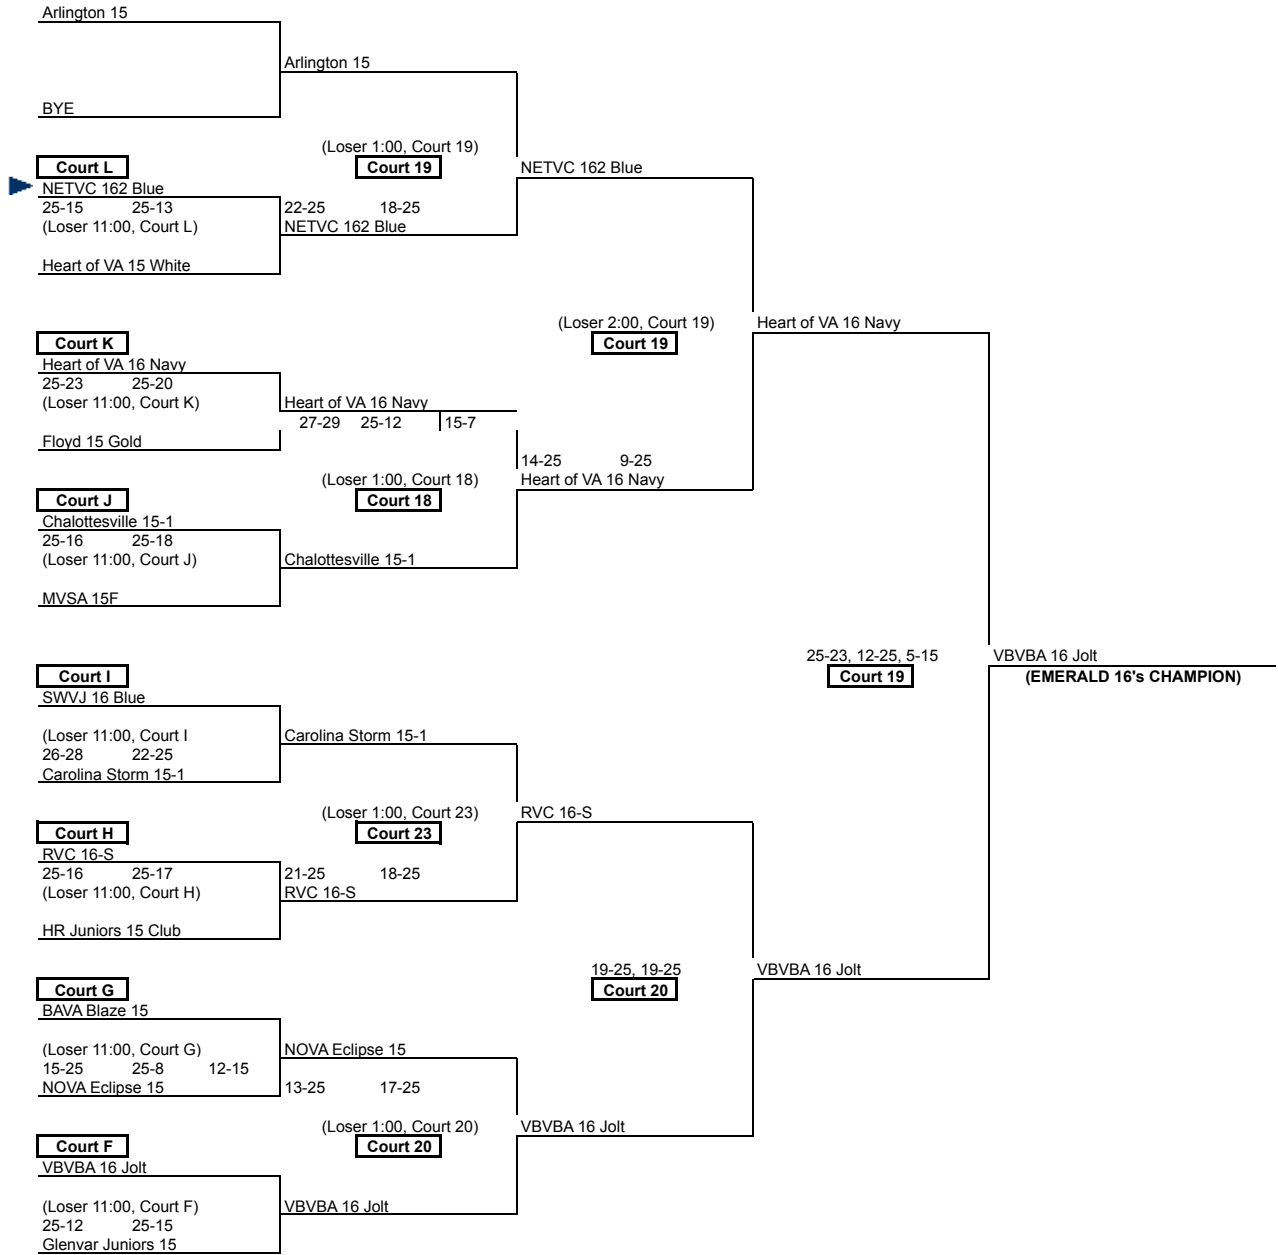

# EMERALD DIVISION PLAYOFFS

# 16 & UNDER

12:00noon  
ASAP

2:00pm  
ASAP

3:00pm  
ASAP

4:00pm  
ASAP

▶ = 16's team that is working an 11:00am 18's playoff match on this court at the conclusion of pool play.