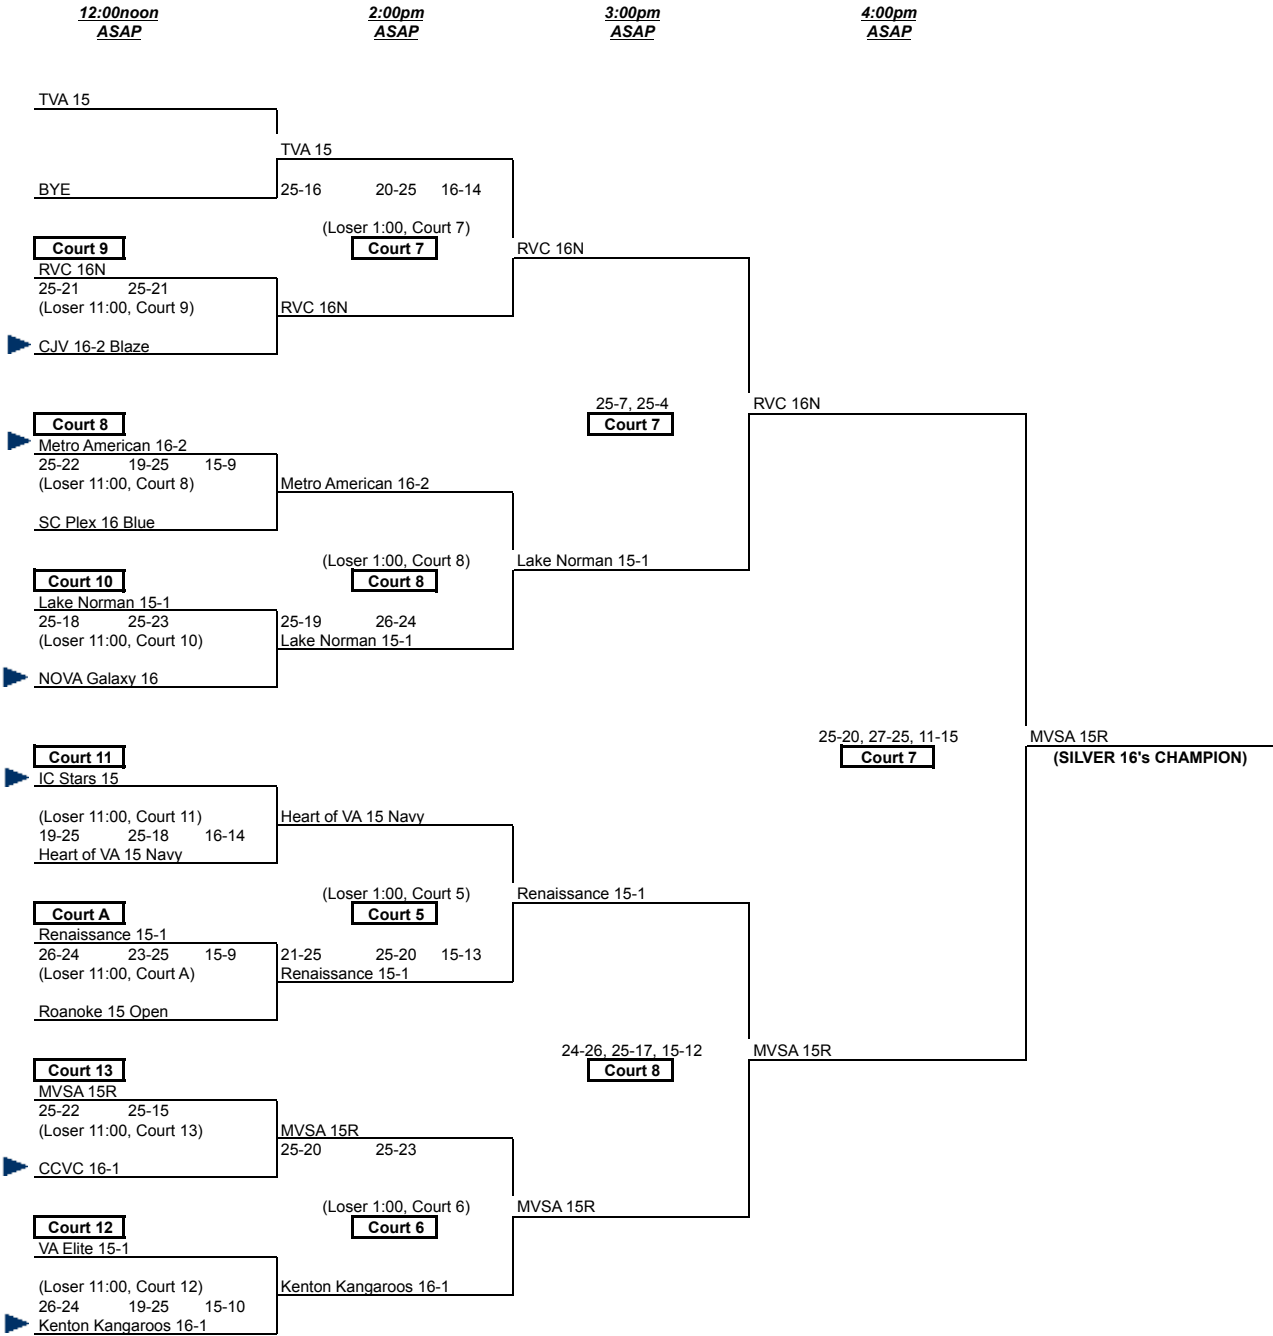

# SILVER DIVISION PLAYOFFS

# 16 & UNDER

▶ = 16's teams that are working an 11:00am 18's playoff match on this court at the conclusion of pool play.