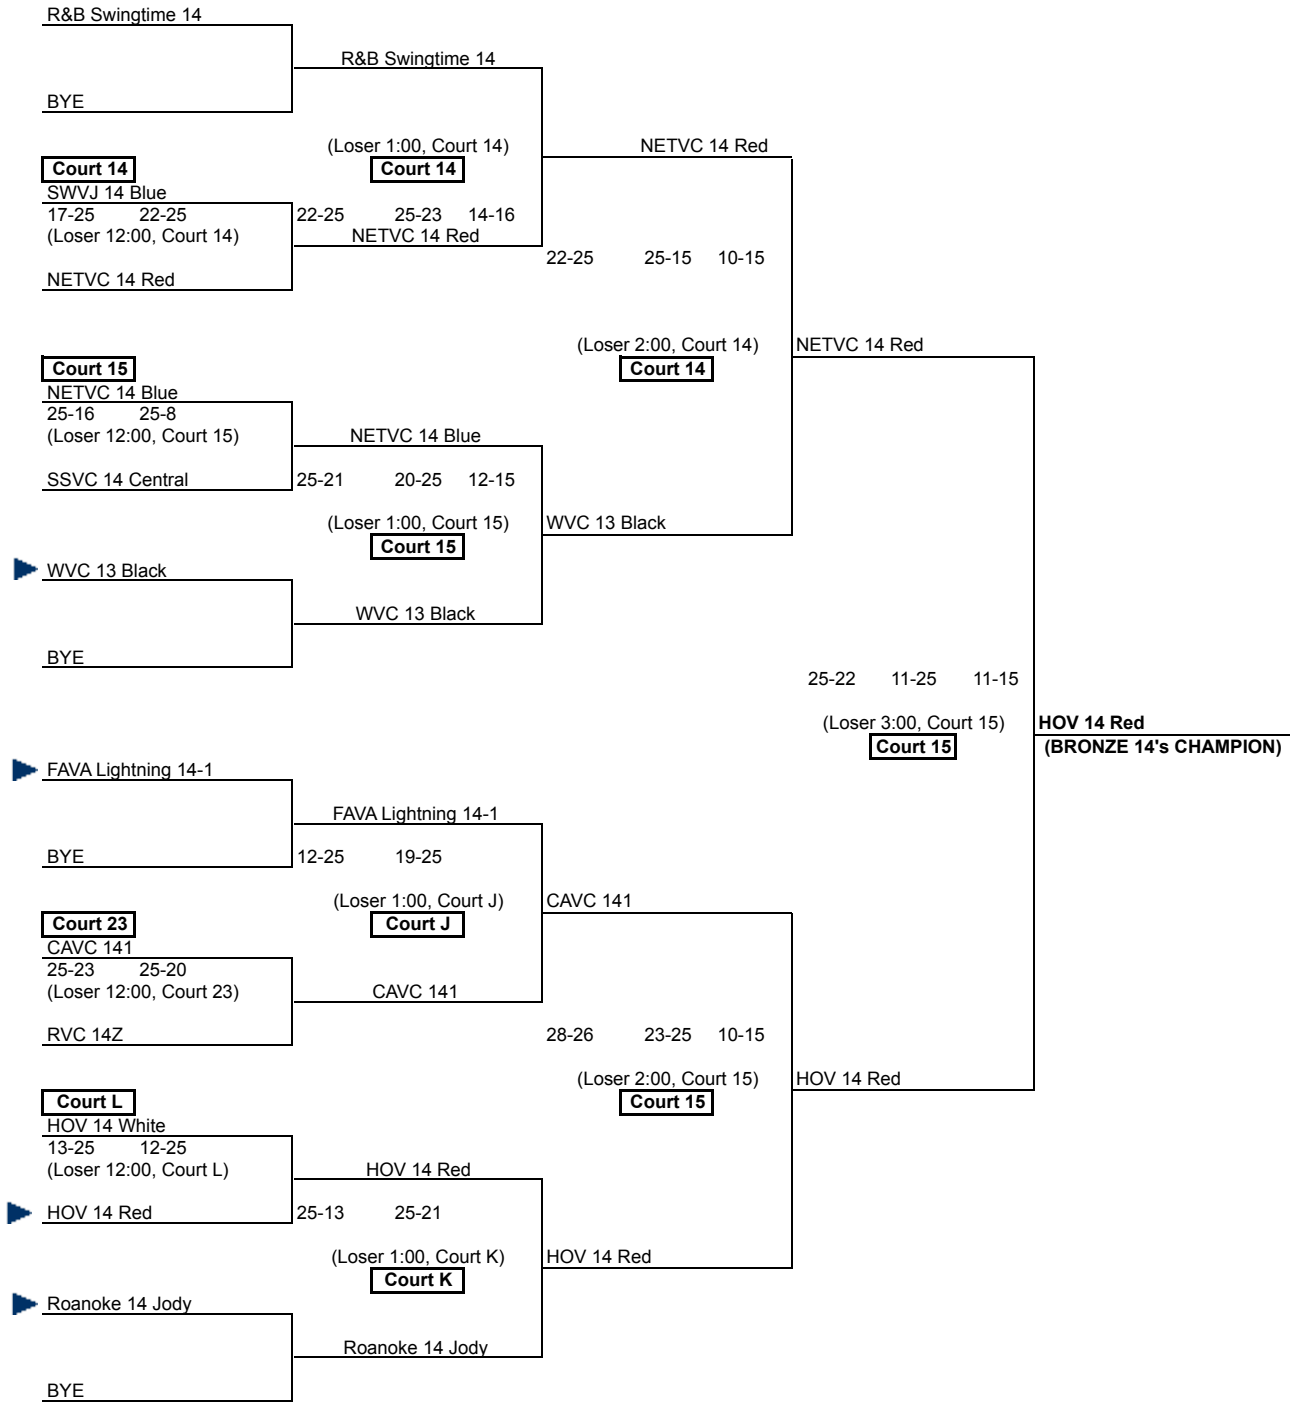

# BRONZE DIVISION PLAYOFFS

# 14 & UNDER

1:00pm                      2:00pm                      3:00pm                      4:00pm  
ASAP                              ASAP                              ASAP                              ASAP

▶ = 14's team that is working an 11:00am 18's playoff match on their net at the conclusion of 14's pool play.

Courts 14-15 are at The Edge. Court 23 is at Northside MS. Courts J-L are at Northside HS.