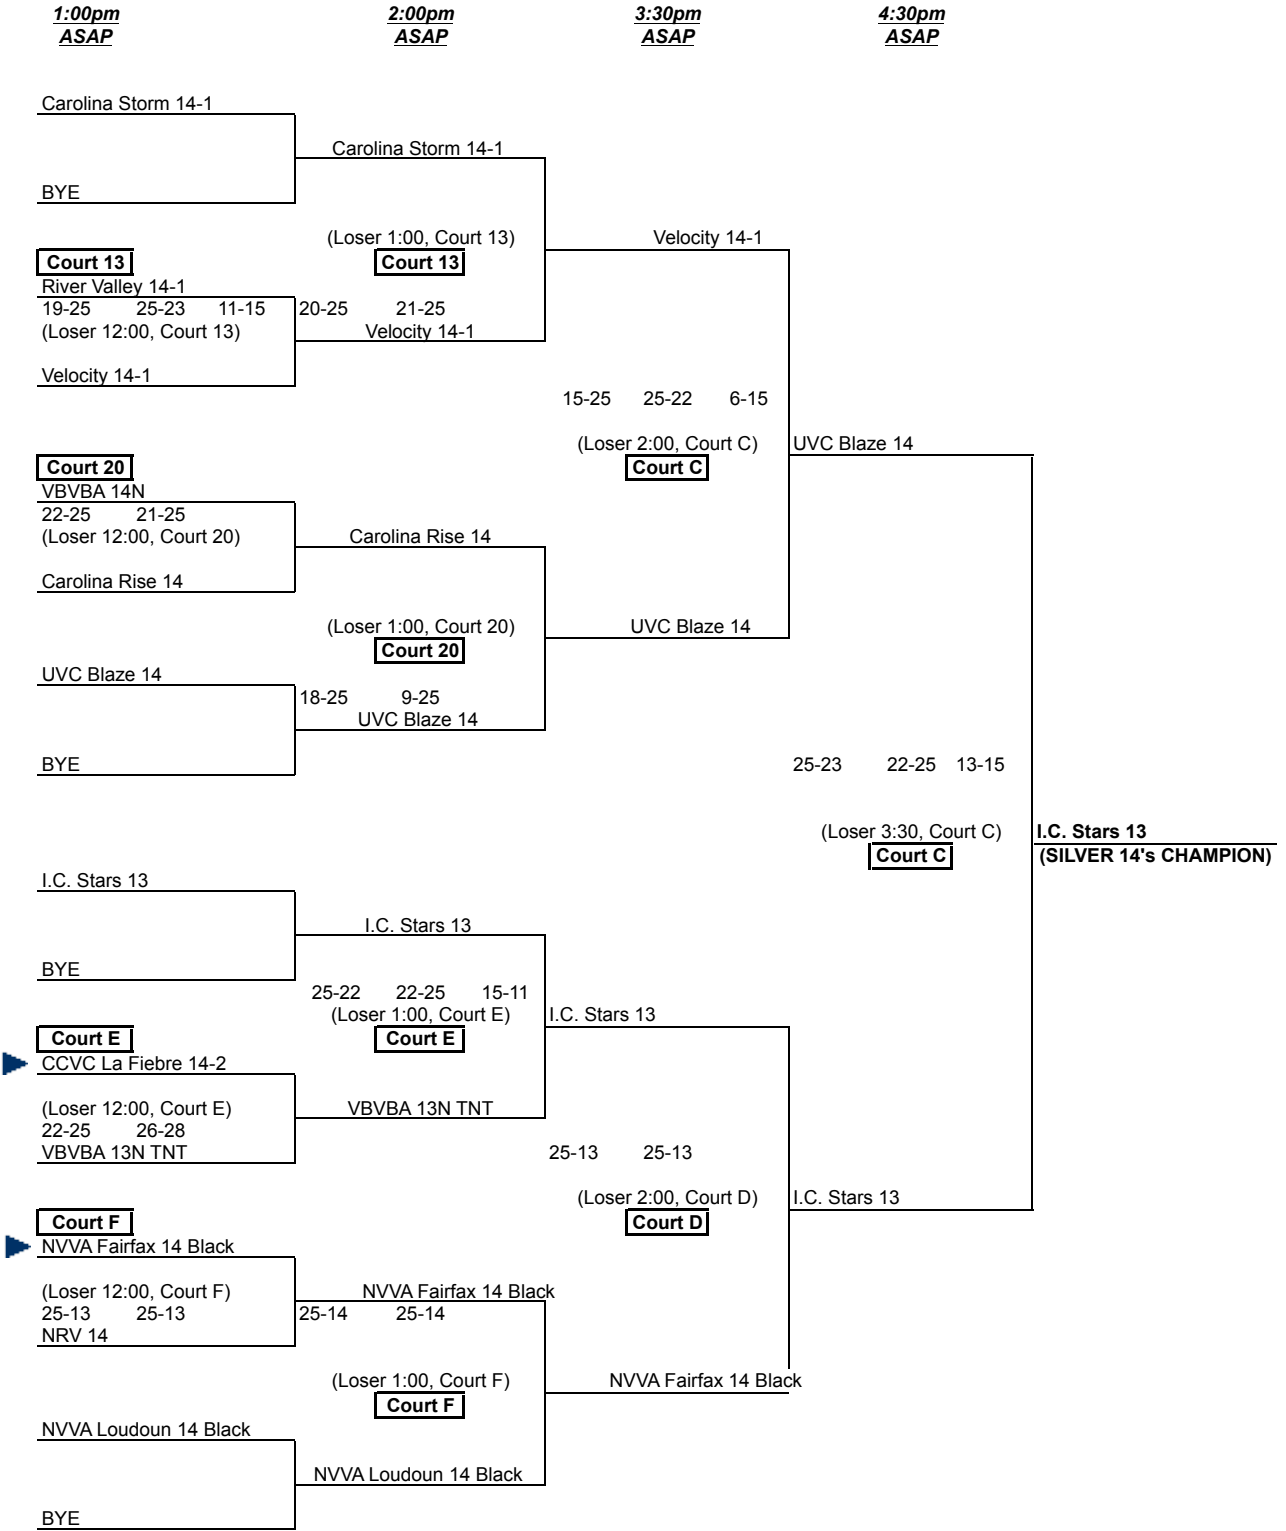

SILVER DIVISION PLAYOFFS

14 & UNDER

▶ = 14's team that is working an 11:00am playoff match on their net at the conclusion of 14's pool play.

Courts C, D, and 20 are at the Salem Civic Center. Courts E-F are at Glenvar. Court 13 is at the Roanoke Civic Center.