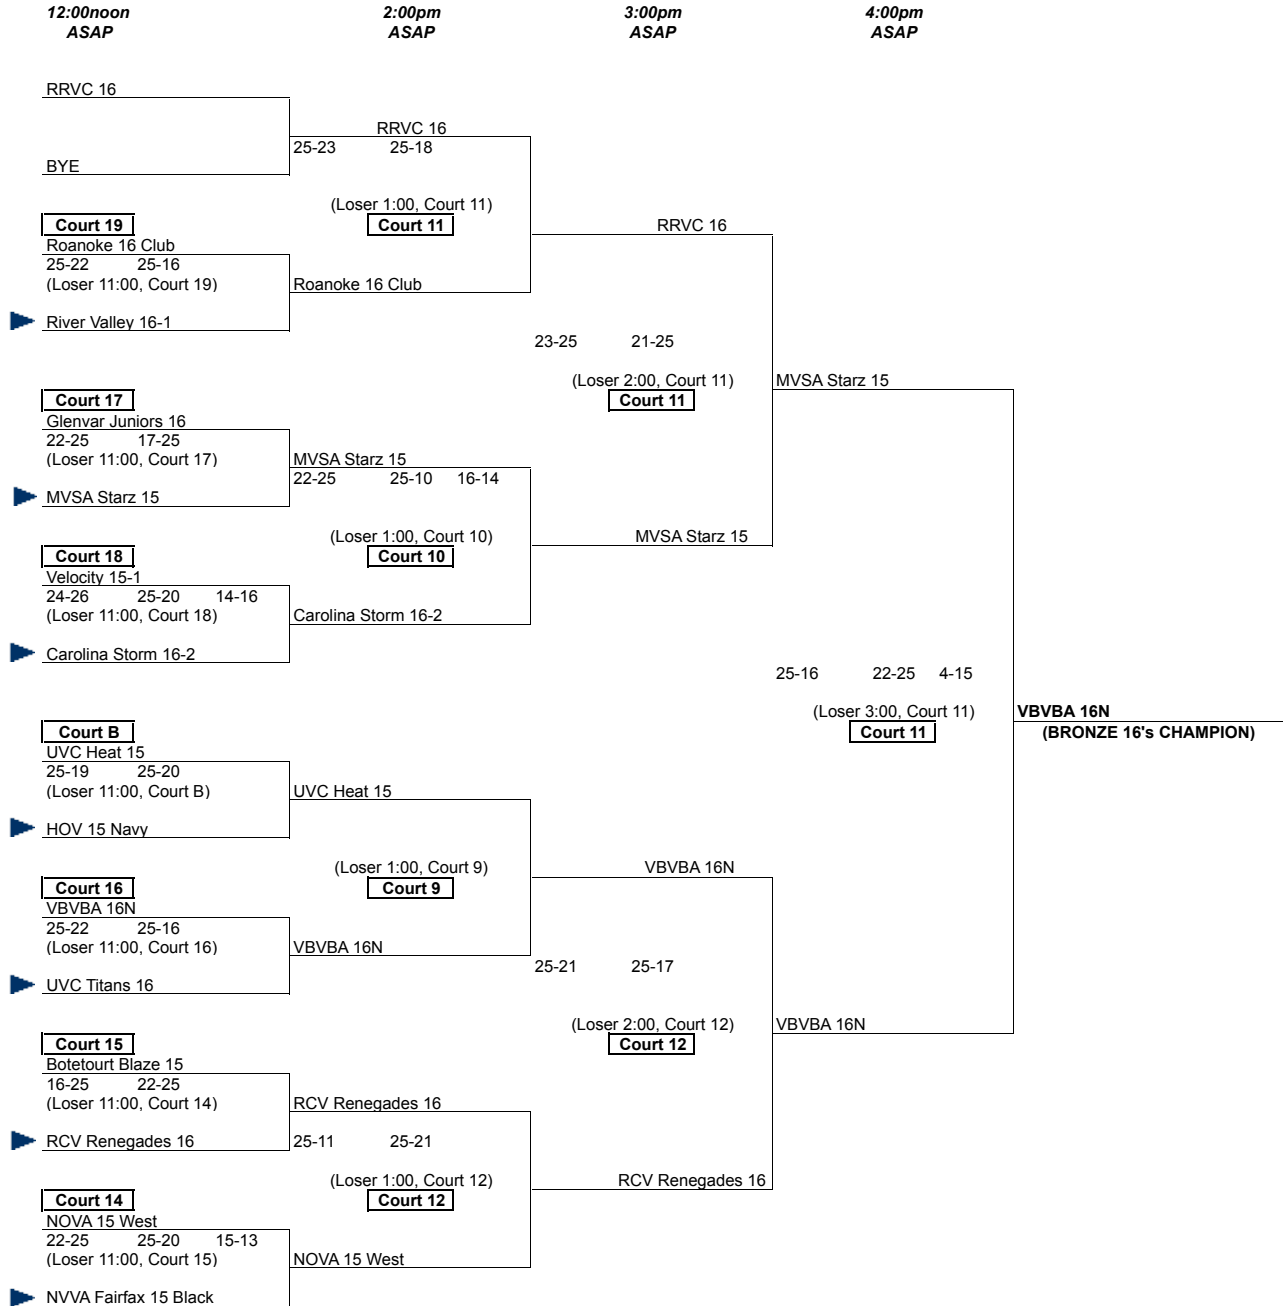

BRONZE DIVISION PLAYOFFS

16 & UNDER

▶ = 16's teams that are working an 11:00am 18's playoff match on this court at the conclusion of pool play.

Courts 9-12 are at the Roanoke Civic Center. Courts 14-15 are at The Edge. Courts 16-19 are at Patrick Henry HS. Court B is at the Salem Civic Center.