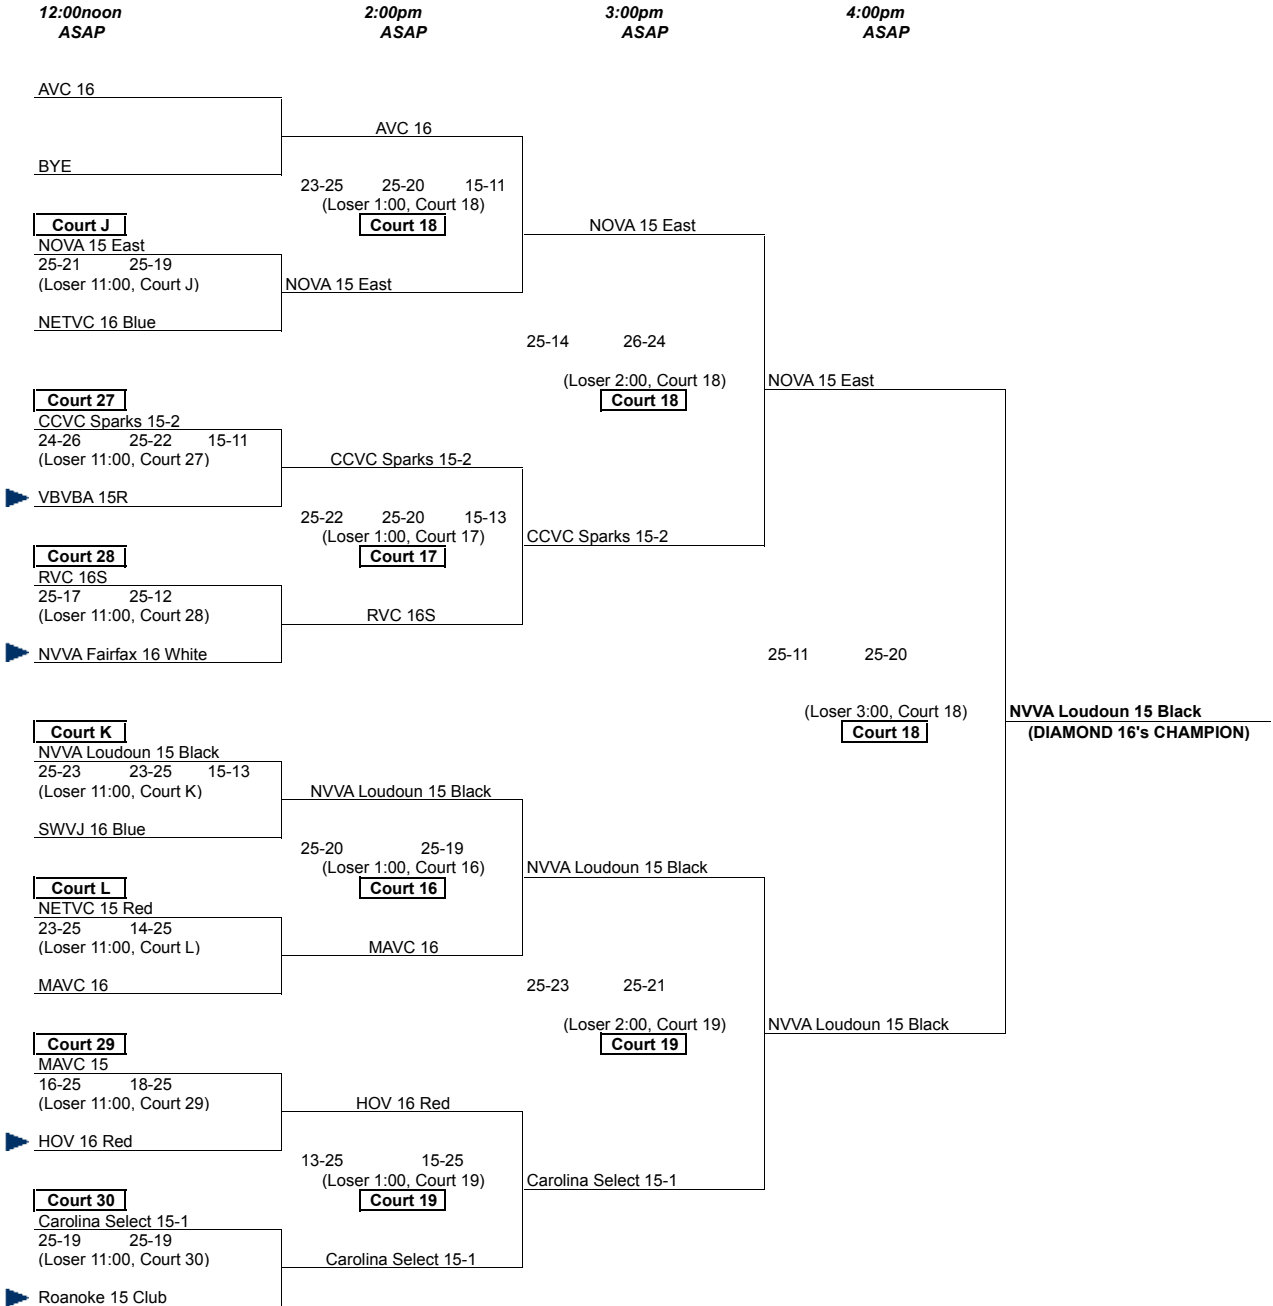

DIAMOND DIVISION PLAYOFFS

16 & UNDER

▶ = 16's teams that are working an 11:00am 18's playoff match on this court at the conclusion of pool play.

Courts 16-19 are at Patrick Henry HS. Courts 27-29 are at Hidden Valley HS.
 Court 30 is at Cave Spring HS. Courts J-L are at Northside HS.