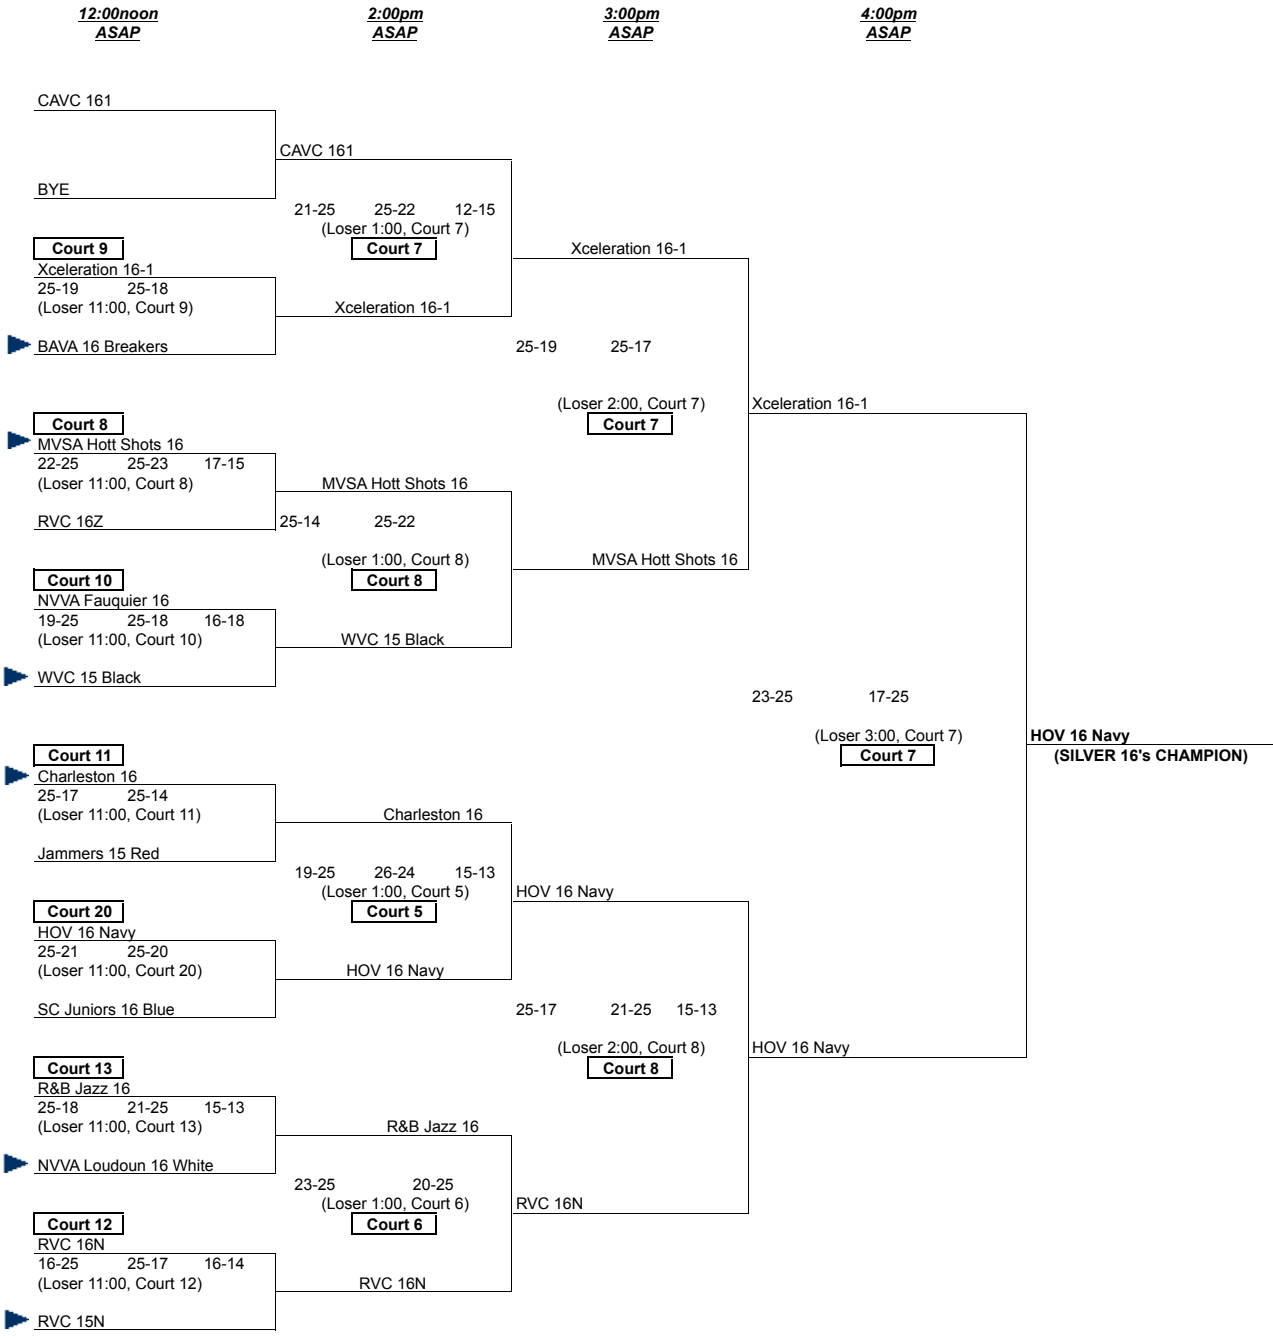

SILVER DIVISION PLAYOFFS

16 & UNDER

▶ = 16's teams that are working an 11:00am 18's playoff match on this court at the conclusion of pool play.

Courts 8-13 are at the Roanoke Civic Center. Court 20 is at the Salem Civic Center.