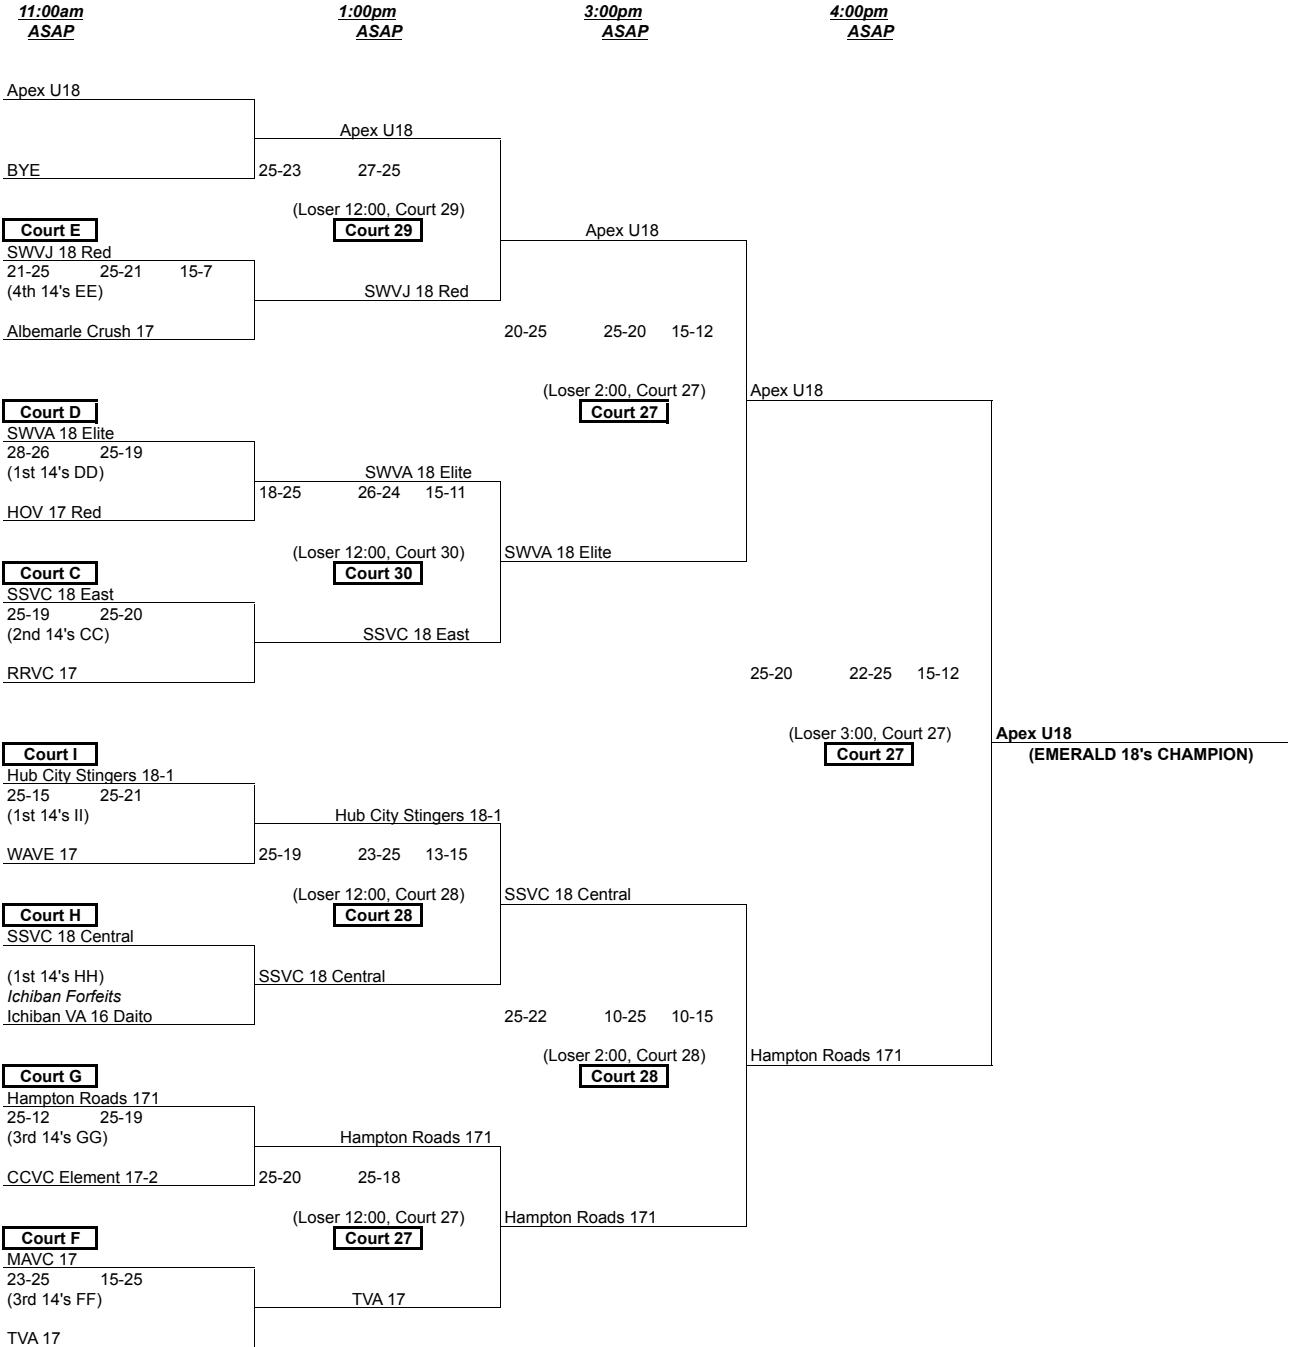

EMERALD DIVISION PLAYOFFS

18 & UNDER

Courts C-D are at the Salem Civic Center. Courts E-I are at Glenvar.
Courts 27-29 are at Hidden Valley HS. Court 30 is at Cave Spring HS.